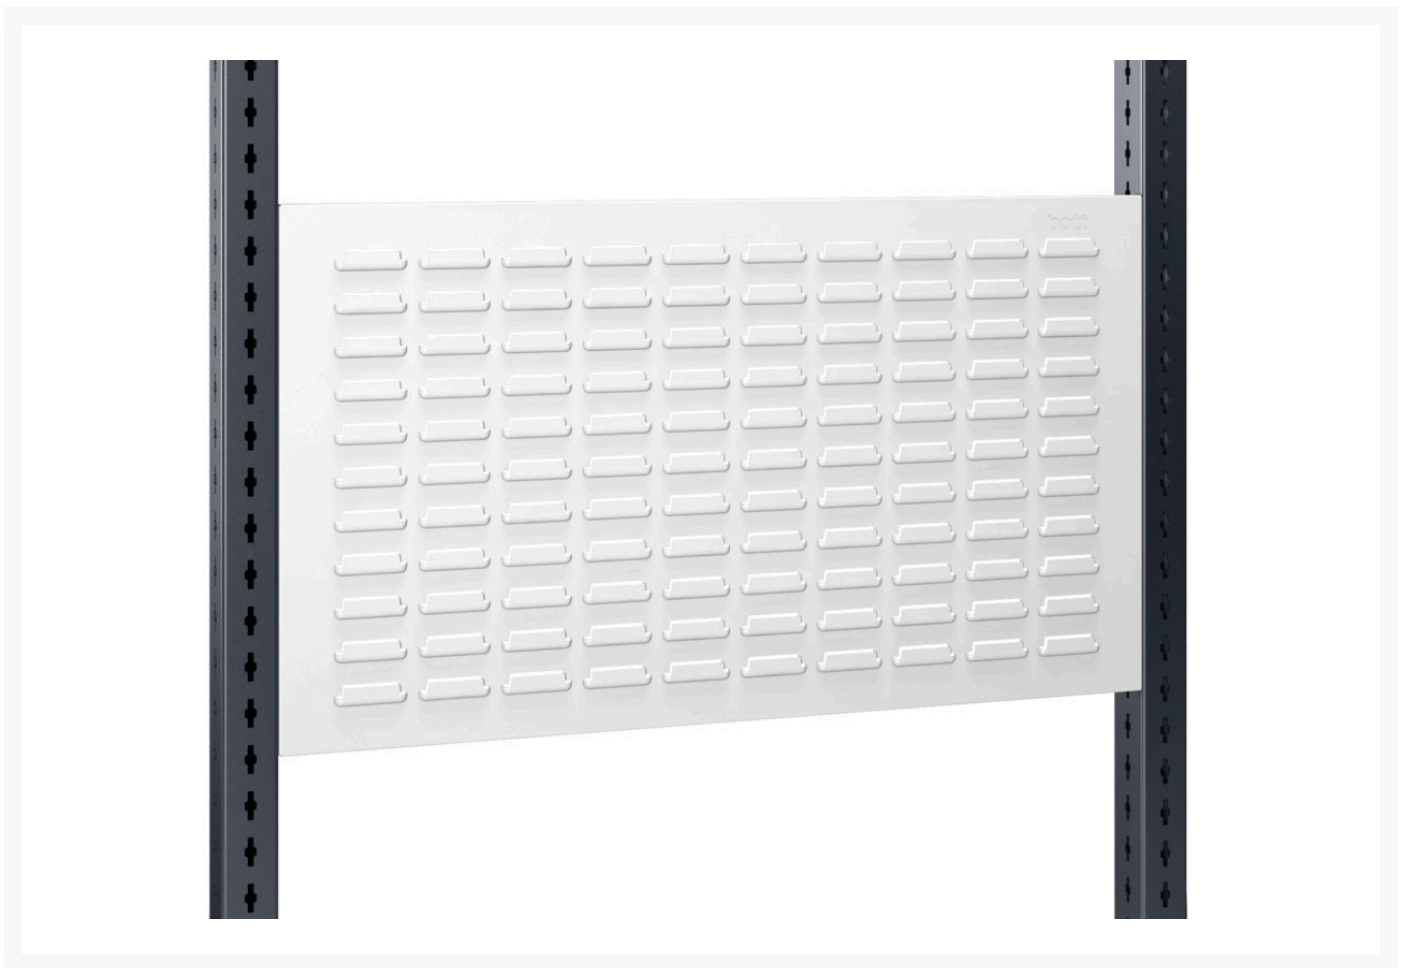

14025366.16 - Louvred rear frame panel

Short Description

Louvred rear frame panel

WxDxH: 1298x36x480mm RAL 7035

Product Images

Additional Information

Width	1298
Depth	42
Height	480
Customs tariff number	94032080
Product material	Sheet steel
Product surface	Powder coated