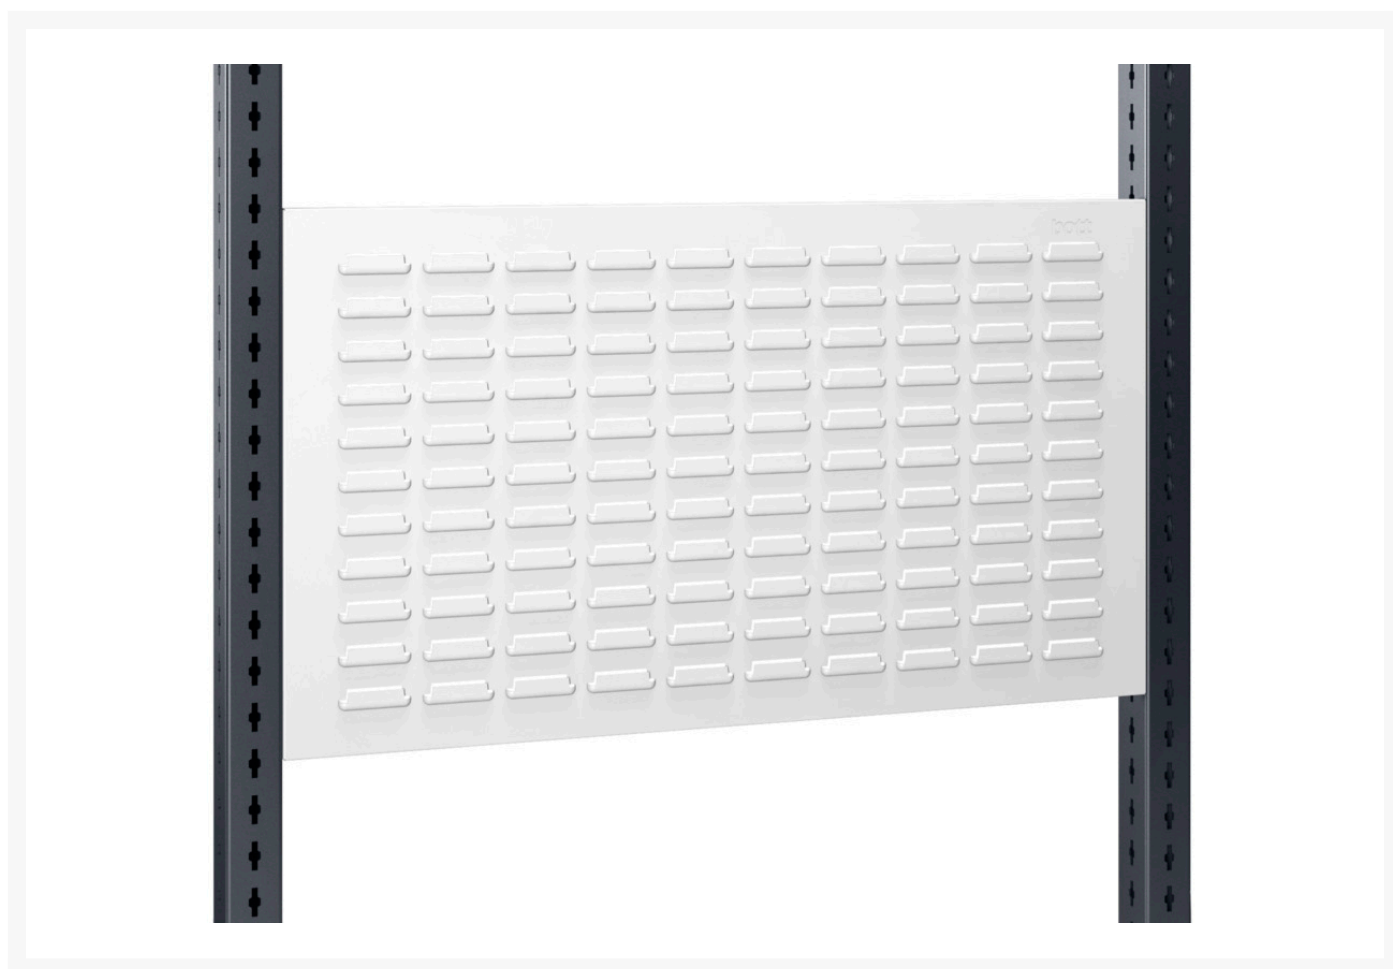

# 14025367.16 - Louvred rear frame panel

## Short Description

Louvred rear frame panel  
WxDxH: 1748x36x480mm RAL 7035

## Additional Information

---

Width	1748
Depth	42
Height	480
Customs tariff number	94032080
Product material	Sheet steel
Product surface	Powder coated