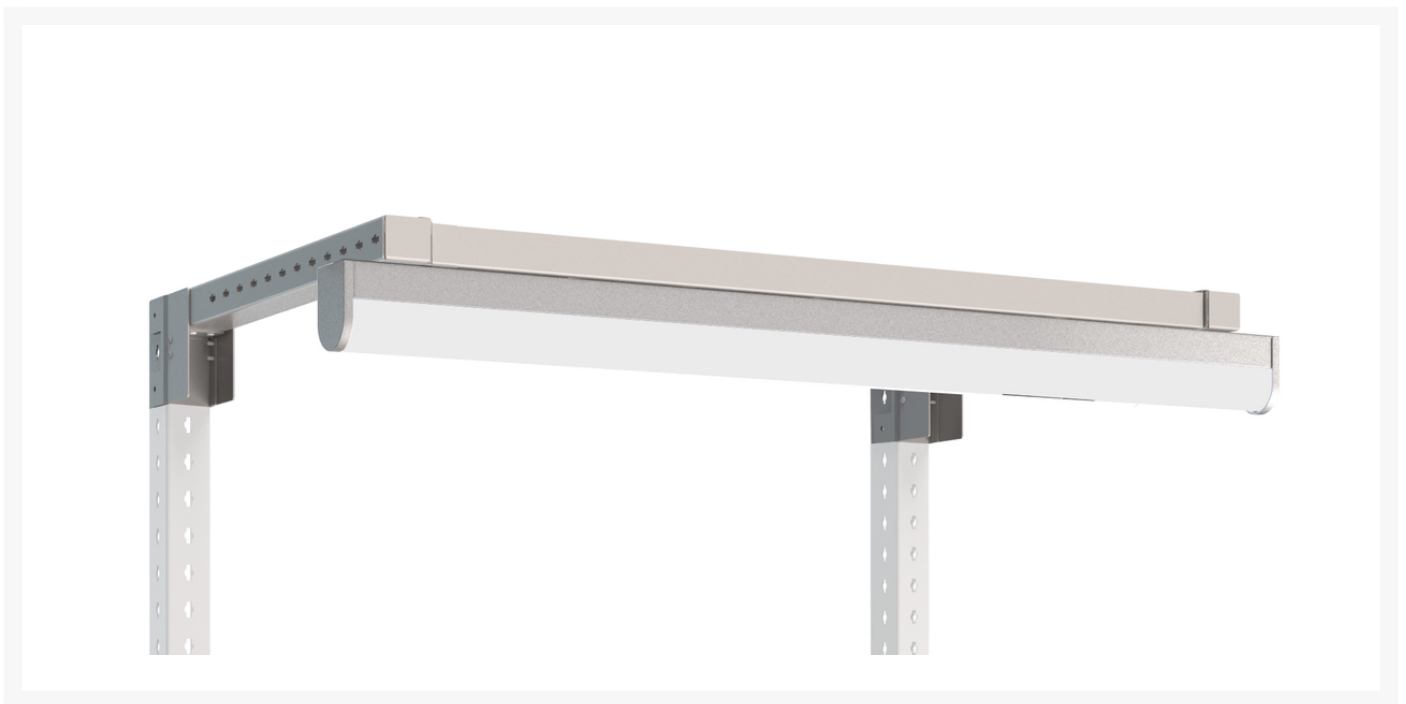

# 41010163.16 - LED light & support frame (900mm)

## Short Description

LED light & support frame (900mm) with U.K. light  
WxDxH: 1144x647x120mm RAL 7035

## Additional Information

---

Width	1144
Depth	647
Height	120
Customs tariff number	94032080
Product material	Sheet steel
Product surface	Powder coated