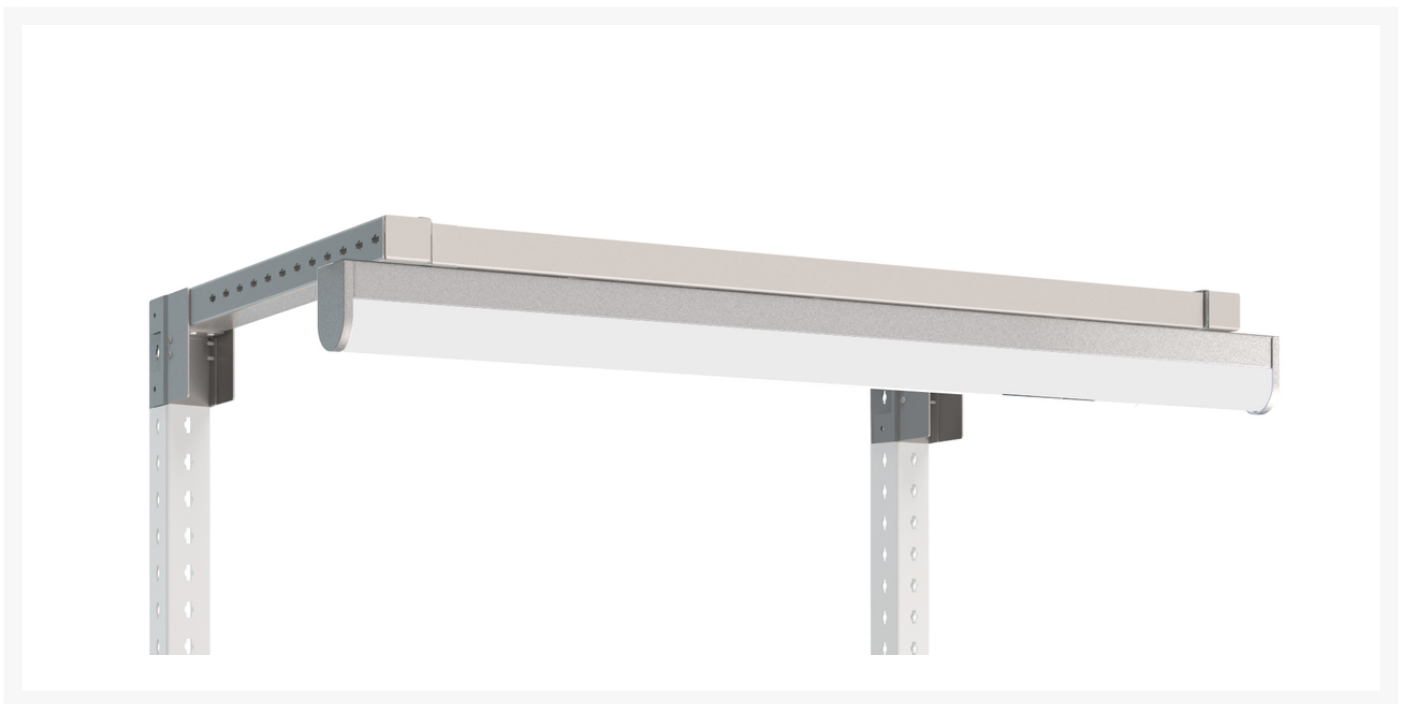

41010163.16 - LED light & support frame (900mm)

Short Description

LED light & support frame (900mm) with U.K. light
WxDxH: 1144x647x120mm RAL 7035

Product Images

Additional Information

Width	1144
Depth	647
Height	120
Customs tariff number	94032080
Product material	Sheet steel
Product surface	Powder coated