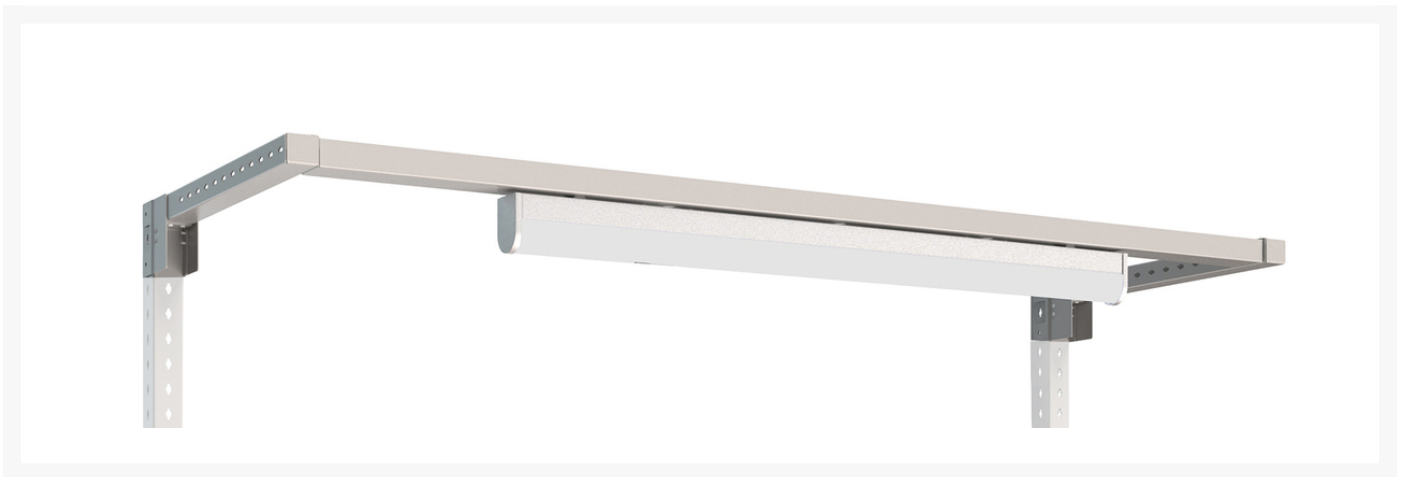

41010165.16 - LED light & support frame (1800mm)

Short Description

LED light & support frame (1800mm) with U.K. light
WxDxH: 1856x647x120mm RAL 7035

Product Images

Additional Information

Width	1856
Depth	647
Height	120
Customs tariff number	94032080
Product material	Sheet steel
Product surface	Powder coated