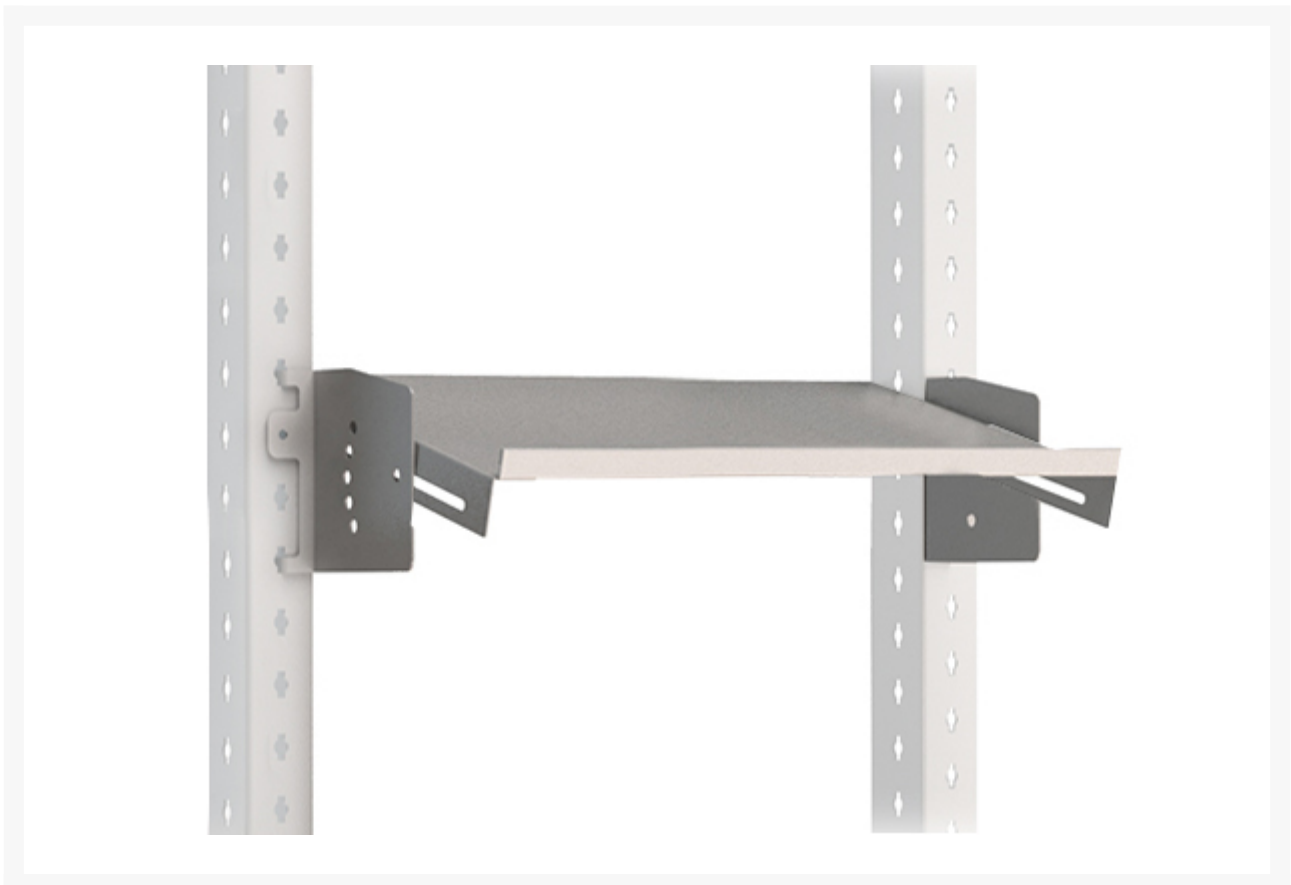

# 41010170.16 - Adjustable shelf

## Short Description

Adjustable shelf for system width 450mm  
WxDxH: 450x200x142mm RAL 7035

## Additional Information

---

Width	450
Depth	200
Height	142
Customs tariff number	94032080
Product material	Sheet steel
Product surface	Powder coated