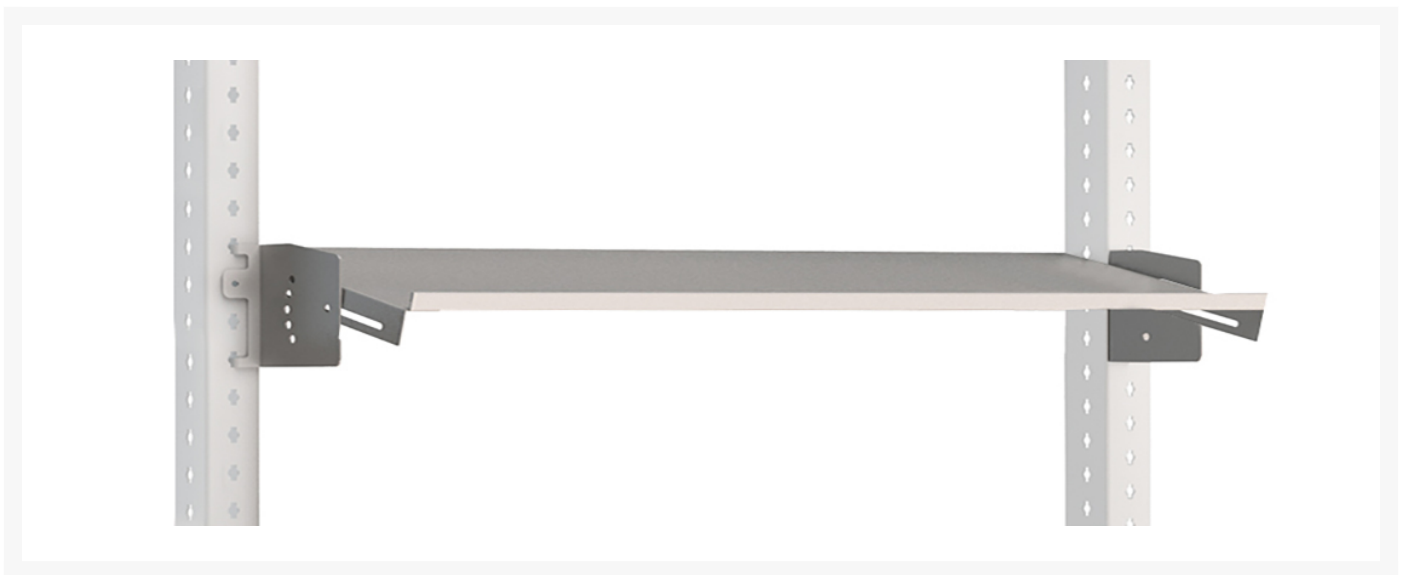

## 41010173.16 - Adjustable shelf

### Short Description

---

Adjustable shelf for system width 1800mm  
WxDxH: 1800x200x142mm RAL 7035

## Additional Information

---

Width	1800
Depth	200
Height	142
Customs tariff number	94032080
Product material	Sheet steel
Product surface	Powder coated