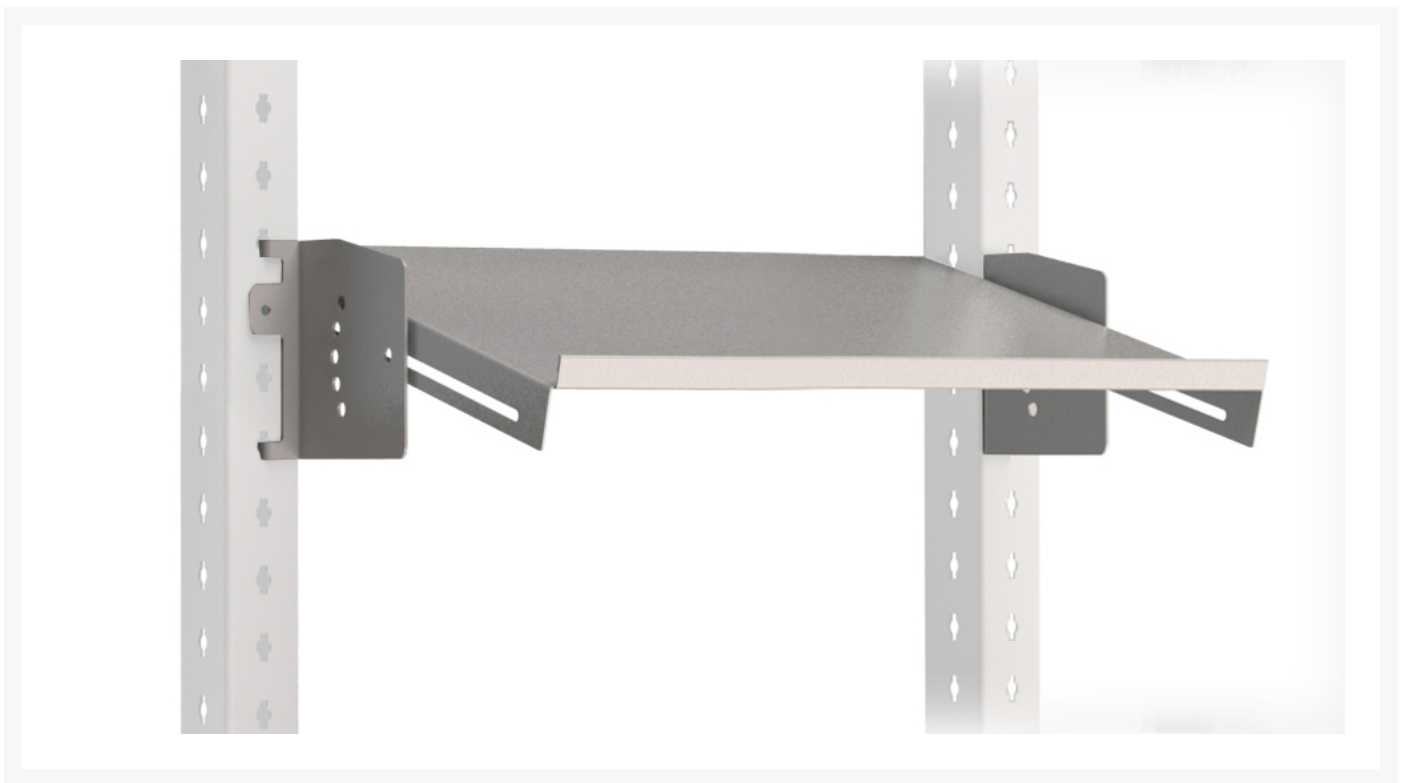

41010174.16 - Adjustable shelf

Short Description

Adjustable shelf for system width 450mm
WxDxH: 450x350x142mm RAL 7035

Product Images

Additional Information

Width	450
Depth	350
Height	142
Customs tariff number	94032080
Product material	Sheet steel
Product surface	Powder coated