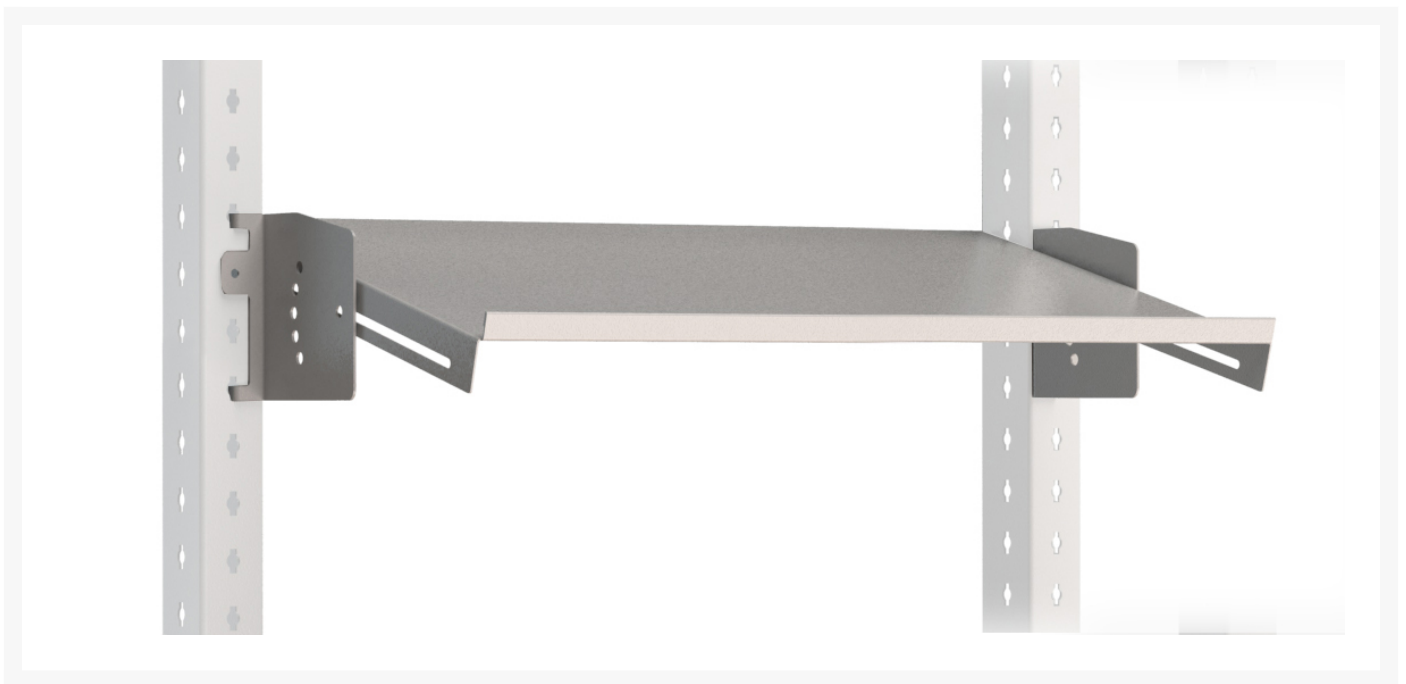

41010175.16 - Adjustable shelf

Short Description

Adjustable shelf for system width 900mm
WxDxH: 900x350x142mm RAL 7035

Product Images

Additional Information

Width	900
Depth	350
Height	142
Customs tariff number	94032080
Product material	Sheet steel
Product surface	Powder coated