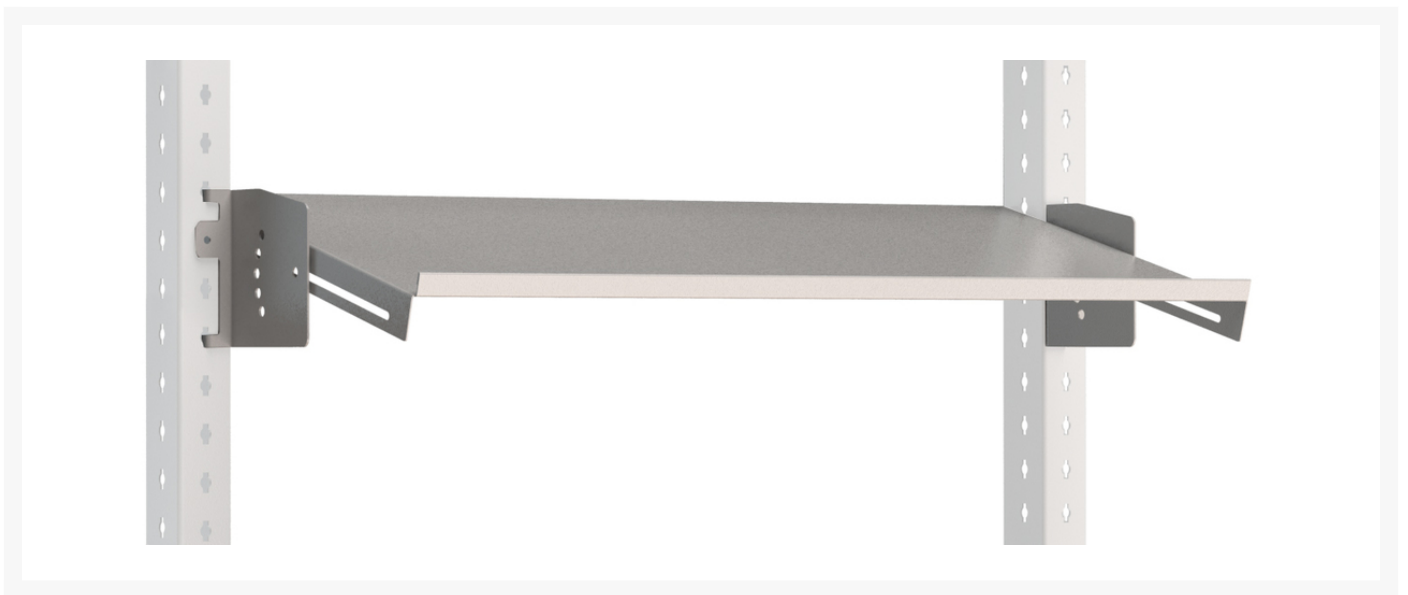

41010176.16 - Adjustable shelf

Short Description

Adjustable shelf for system width 1350mm
WxDxH: 1350x350x142mm RAL 7035

Product Images

Additional Information

| | |
|-----------------------|---------------|
| Width | 1350 |
| Depth | 350 |
| Height | 142 |
| Customs tariff number | 94032080 |
| Product material | Sheet steel |
| Product surface | Powder coated |