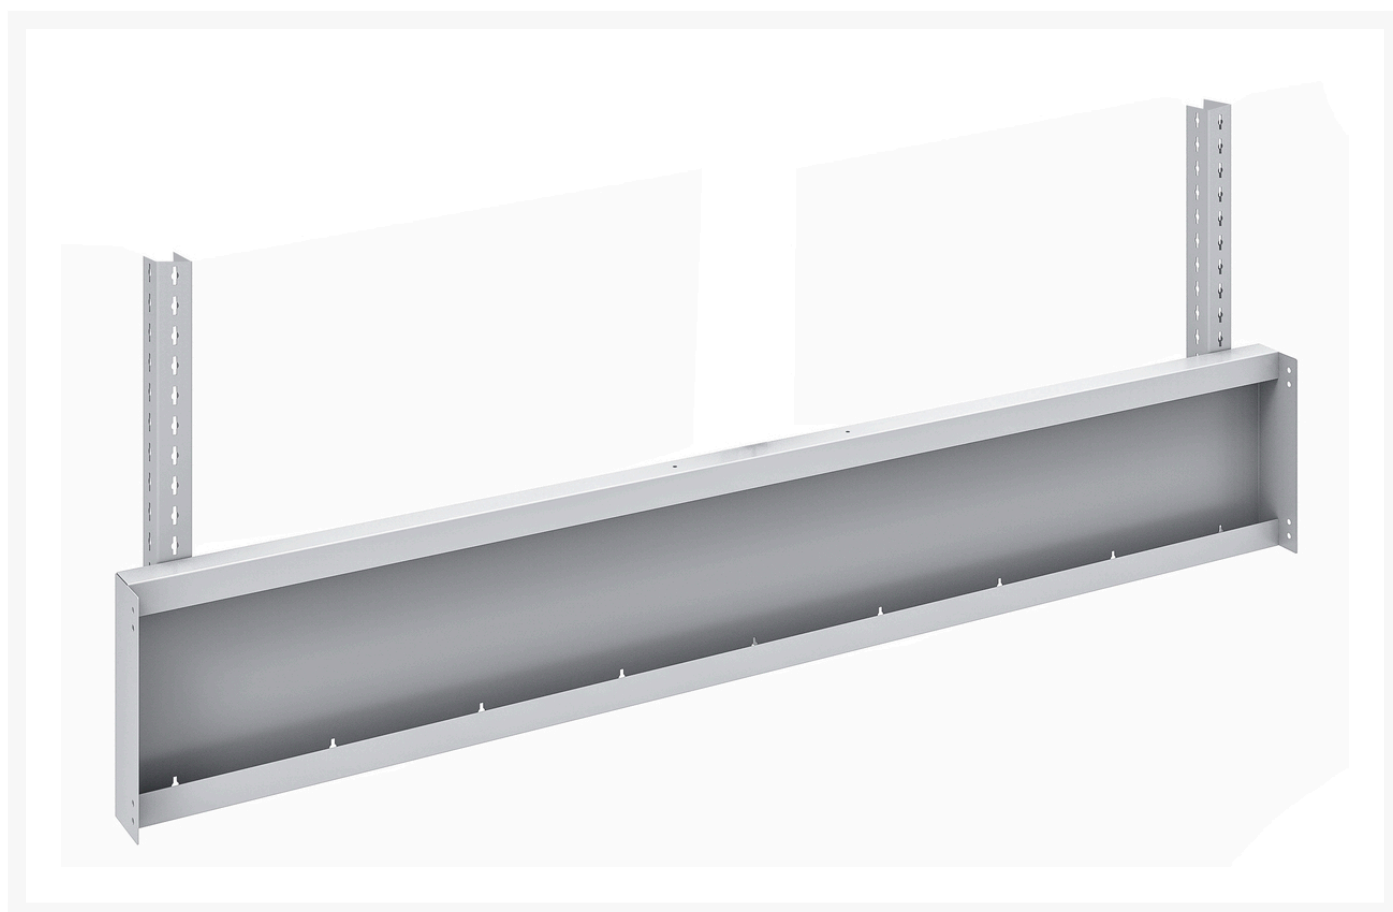

# 41010235. - Rear frame short uprights 2 pack

## Short Description

Rear frame short uprights 2 pack for cubio framework bench (2.0M)  
WxDxH: 1966x154x1040mm RAL 7035

## Product Images

---

Width	1966
Depth	154
Height	1040
Product material	Sheet steel
Product surface	Powder coated