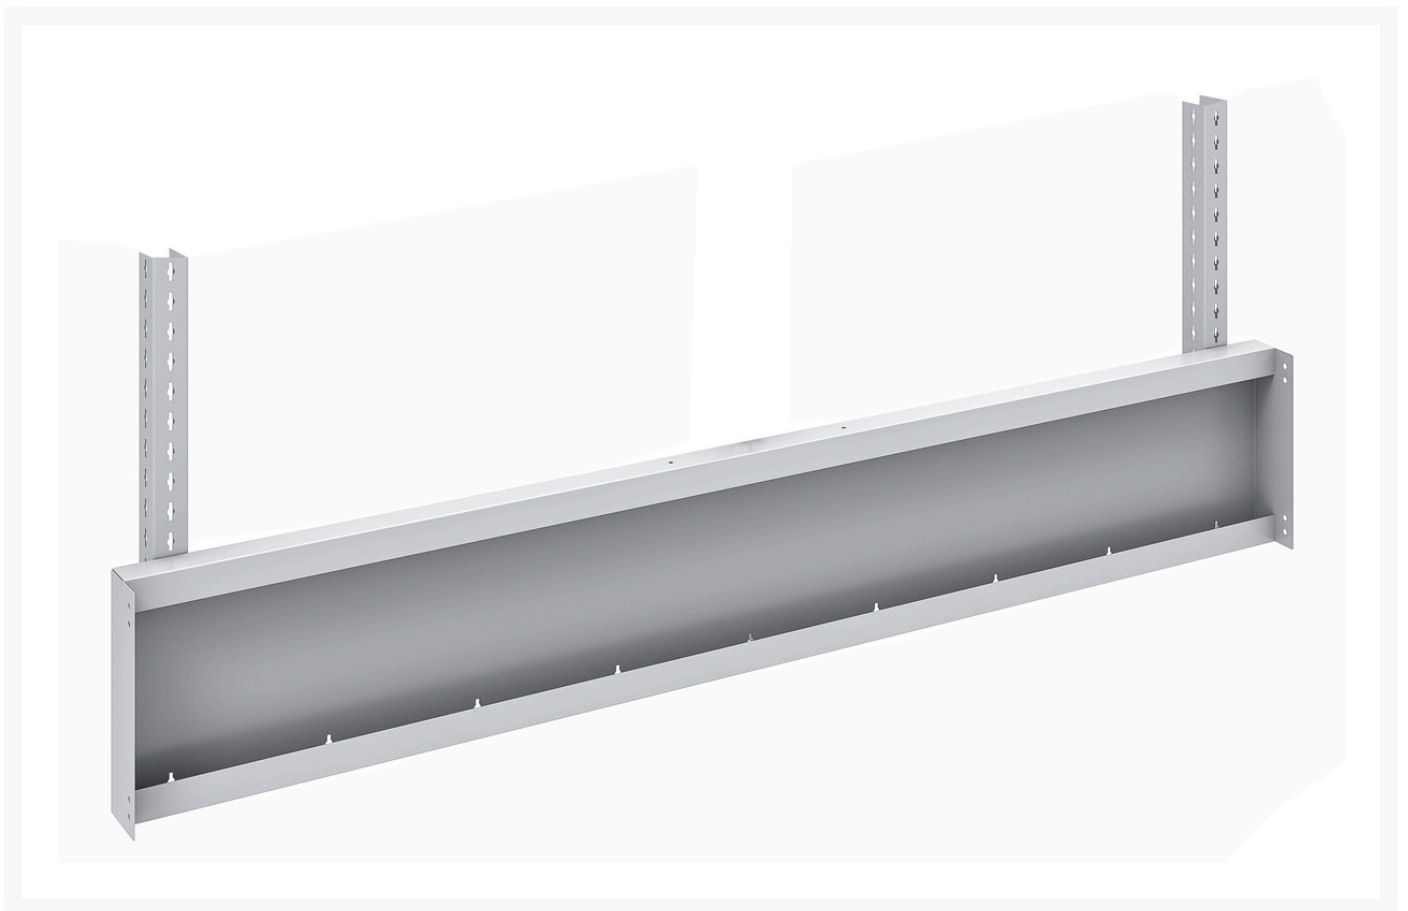

# 41010242. - Rear frame short uprights 2 pack

## Short Description

Rear frame short uprights 2 pack for verso framework bench (1.5M)  
WxDxH: 1466x154x1040mm RAL 7035

## Product Images

---

Width	1466
Depth	154
Height	1040
Product material	Sheet steel
Product surface	Powder coated