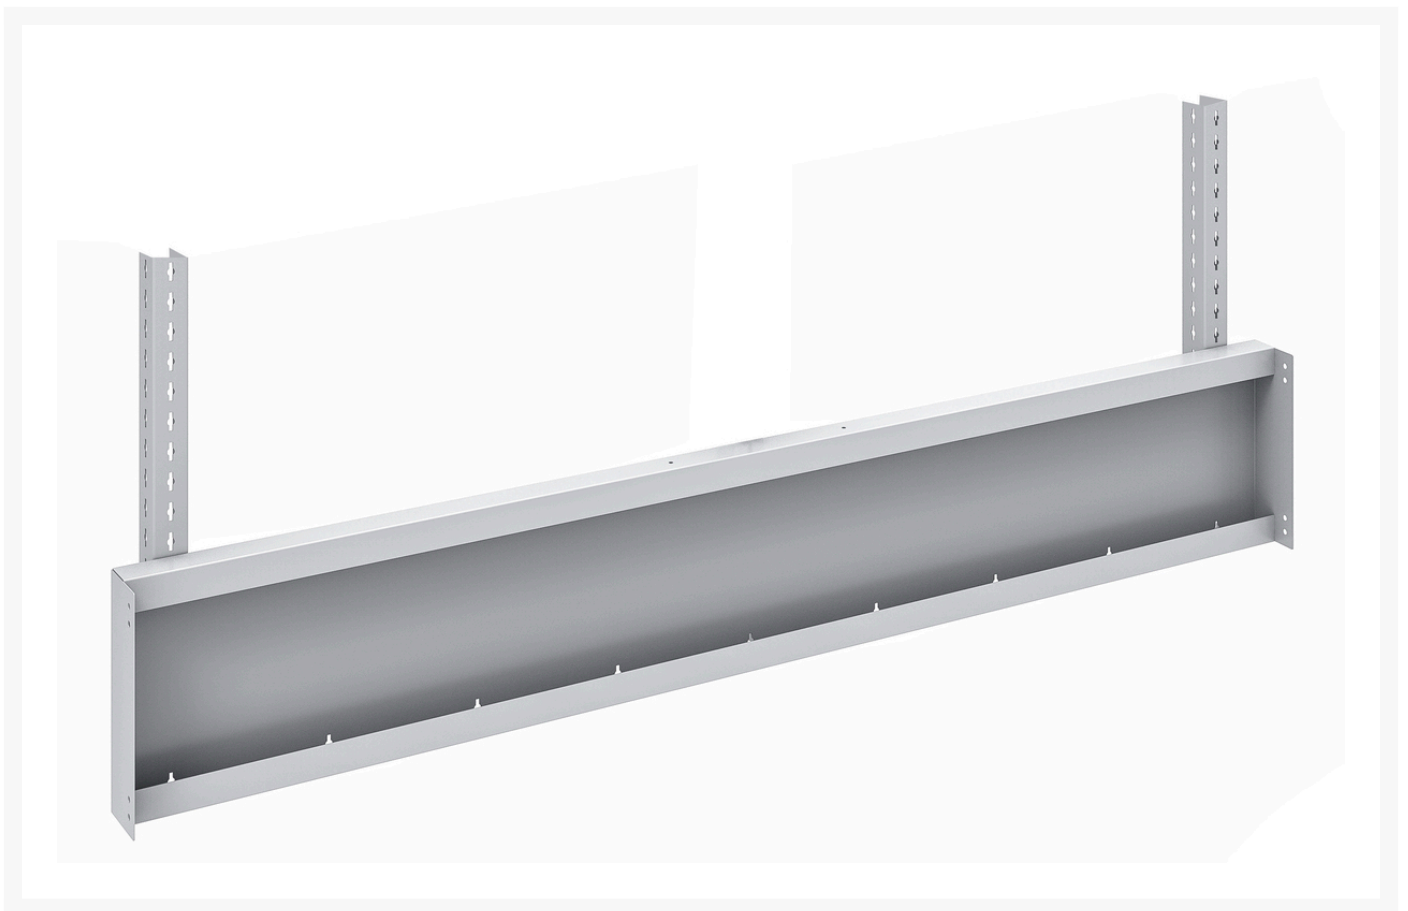

# 41010243. - Rear frame short uprights 2 pack

## Short Description

Rear frame short uprights 2 pack for verso framework bench (2.0M)  
WxDxH: 1966x154x1040mm RAL 7035

## Product Images

---

Width	1966
Depth	154
Height	1040
Product material	Sheet steel
Product surface	Powder coated