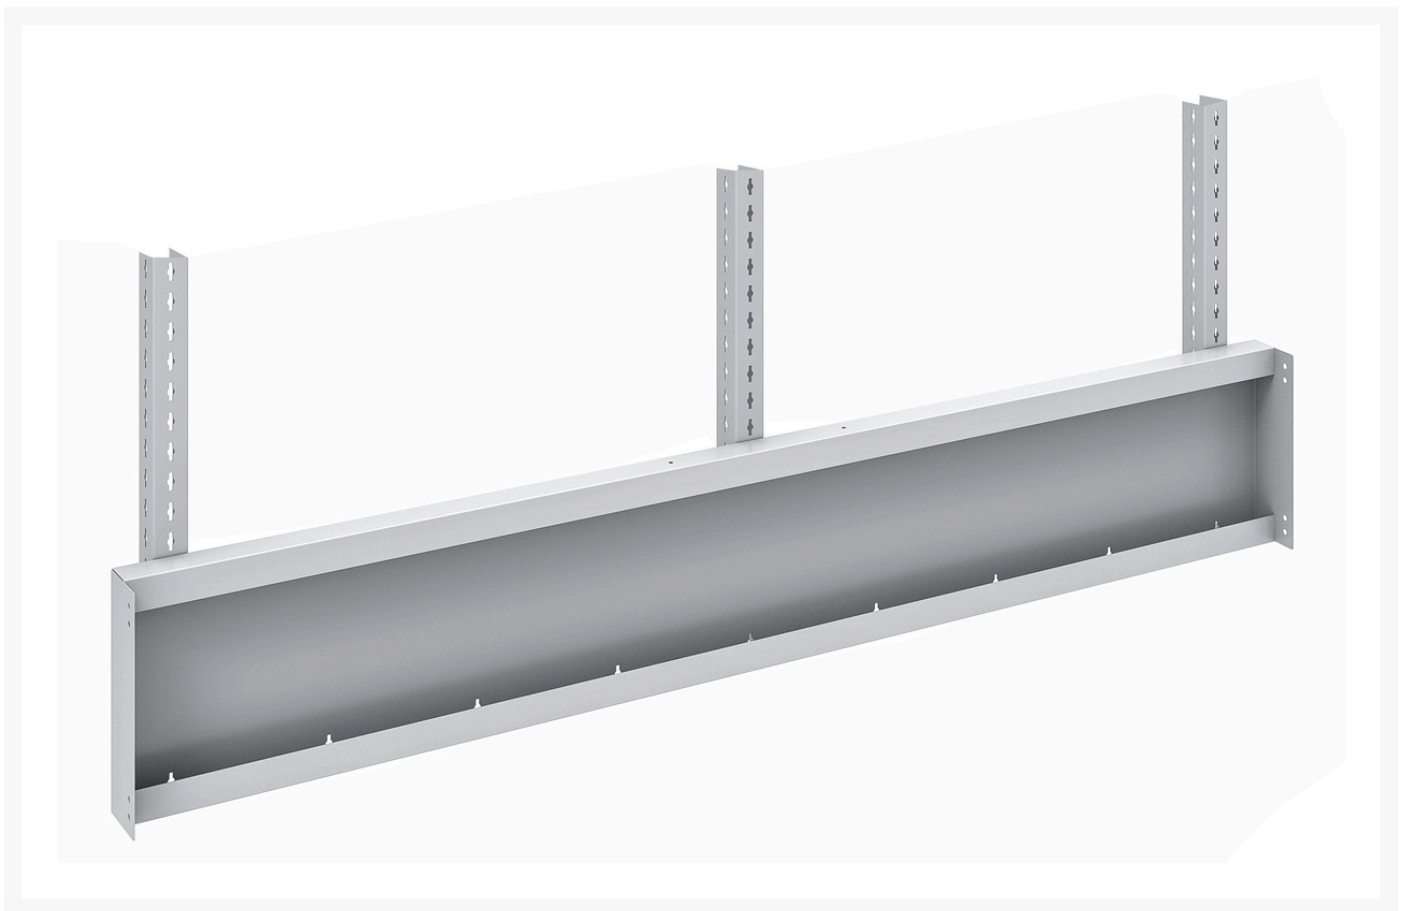

41010245. - Rear frame short uprights 3 pack

Short Description

Rear frame short uprights 3 pack for verso framework bench (2.0M)
WxDxH: 1966x154x1040mm RAL 7035

Product Images

Width	1966
Depth	154
Height	1040
Product material	Sheet steel
Product surface	Powder coated