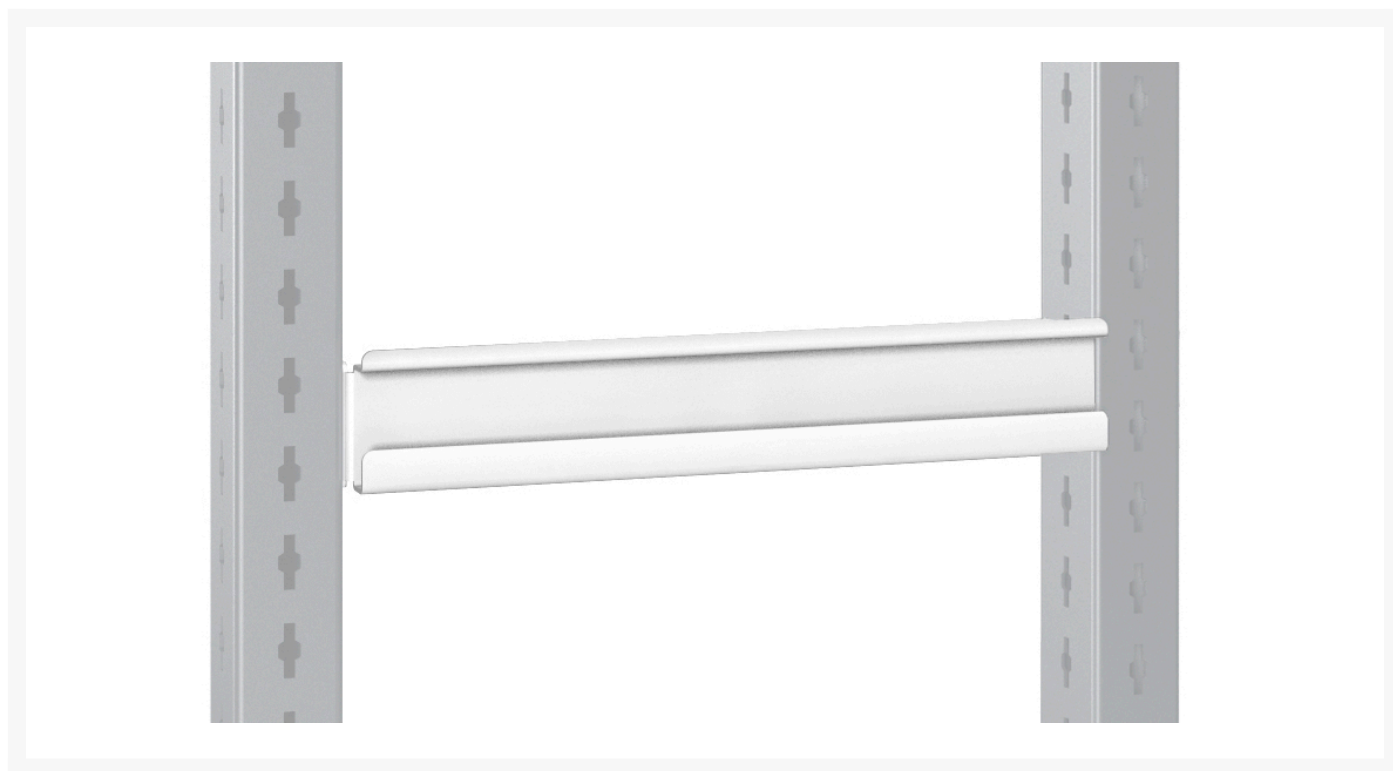

41011014.16 - Bin rail

Short Description

Bin rail for system width 450mm
WxDxH: 398x77x65mm RAL 7035

Product Images

Additional Information

Width	398
Depth	77
Height	65
Customs tariff number	94032080
Product material	Sheet steel
Product surface	Powder coated