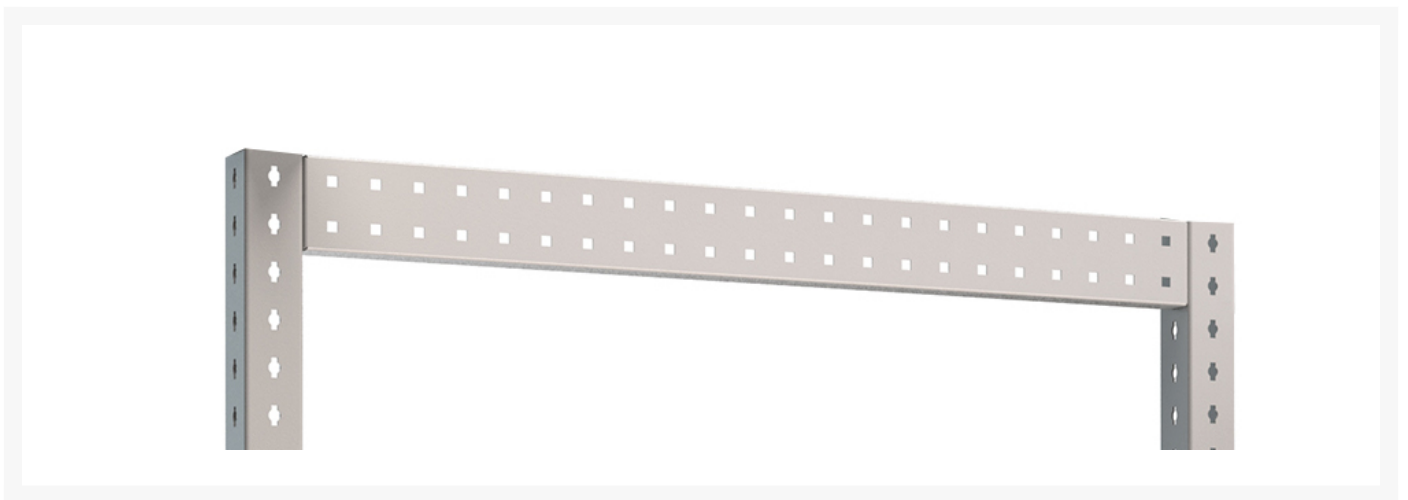

## 41011104.16 - Rear frame top brace

### Short Description

---

Rear frame top brace for system width 900, instead of light  
WxDxH: 848x48x80mm RAL 7035

## Additional Information

---

Width	848
Depth	47.5
Height	80
Customs tariff number	94032080
Product material	Sheet steel
Product surface	Powder coated