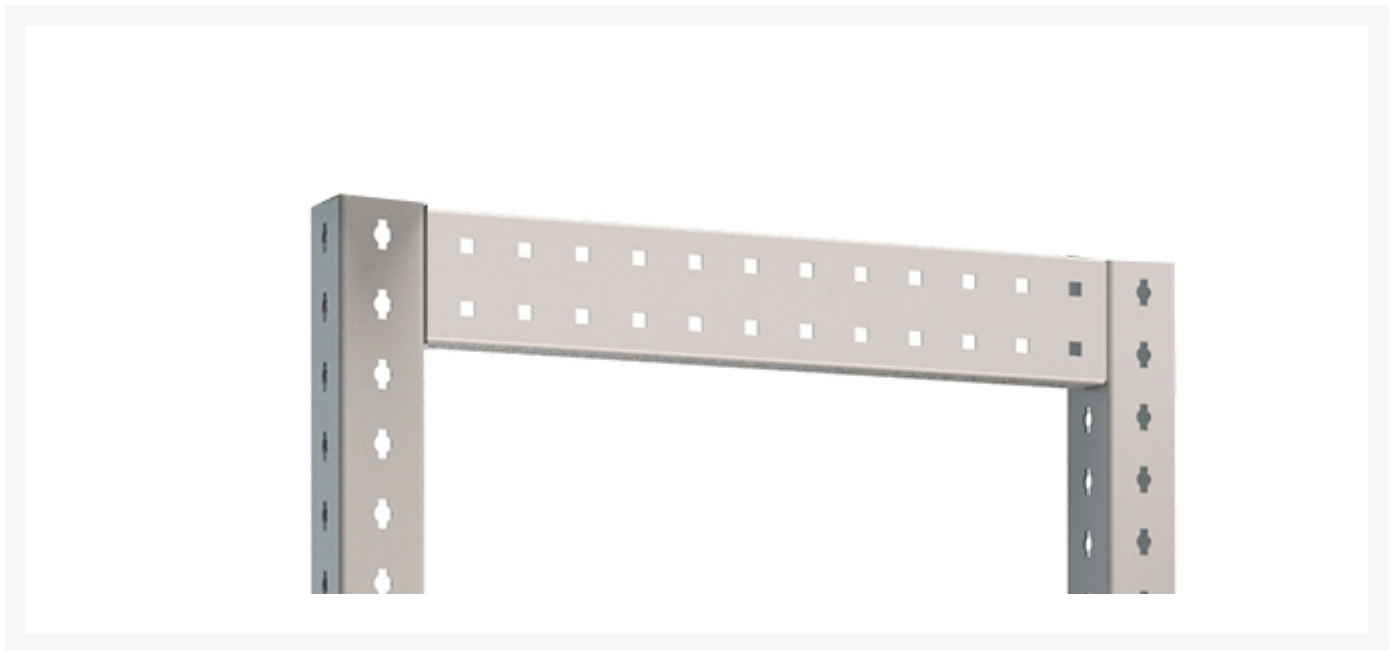

41011132.16 - Rear frame top brace

Short Description

Rear frame top brace for system width 450, instead of light
WxDxH: 398x48x80mm RAL 7035

Product Images

Additional Information

Width	398
Depth	47.5
Height	80
Customs tariff number	94032080
Product material	Sheet steel
Product surface	Powder coated