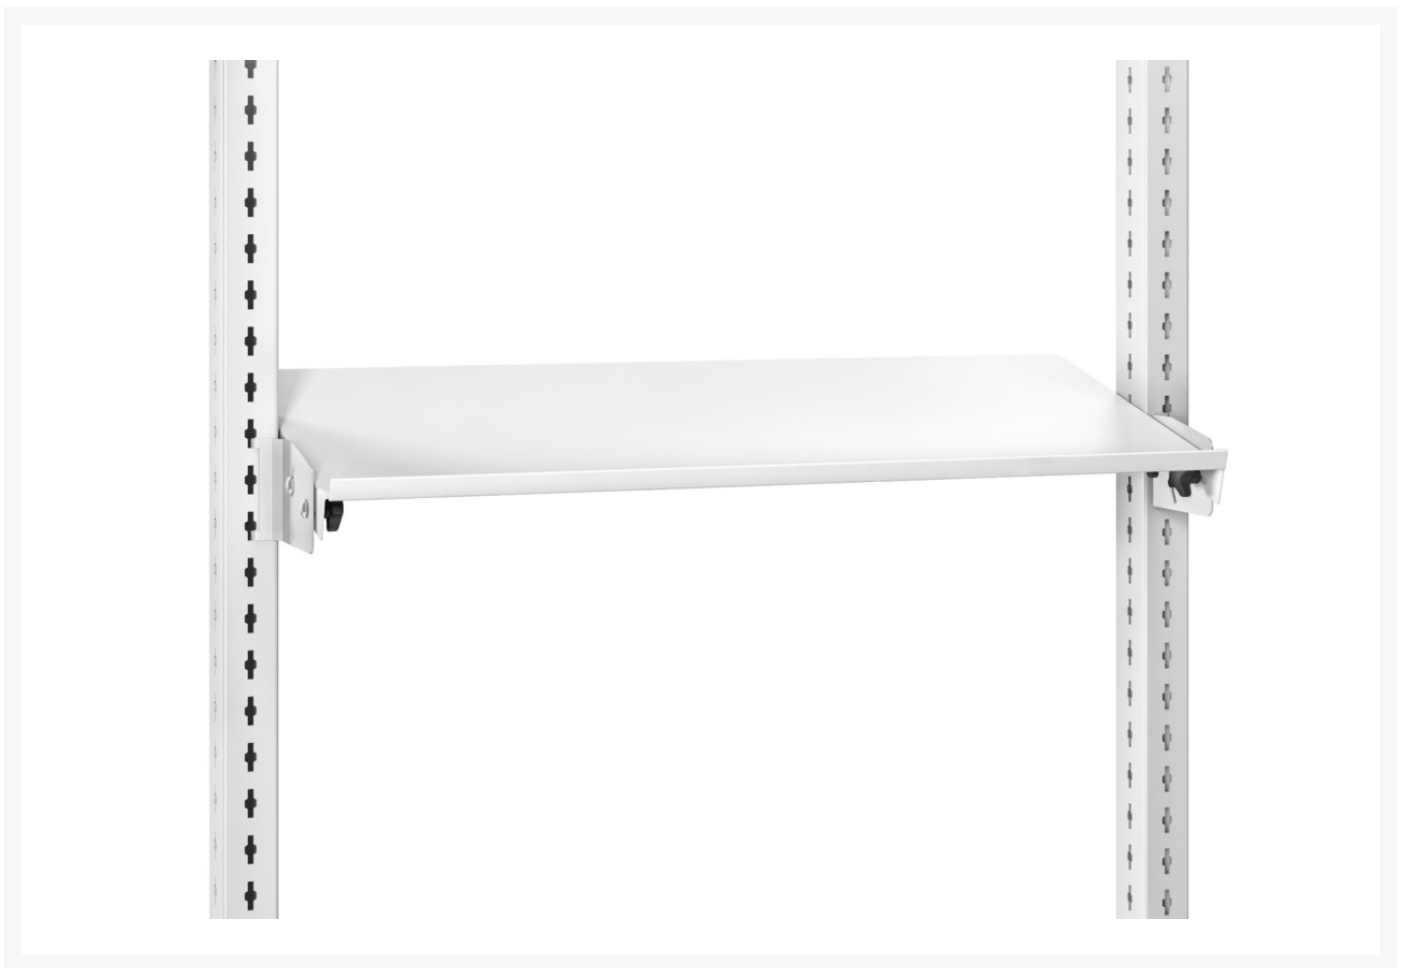

42105006.16 - cubio Shelf A4

Short Description

cubio Shelf A4

WxDxH: 900x350x55mm RAL 7035

Product Images

Additional Information

Width	900
Depth	350
Height	55
Customs tariff number	94039010
Product material	Sheet steel
Product surface	Powder coated