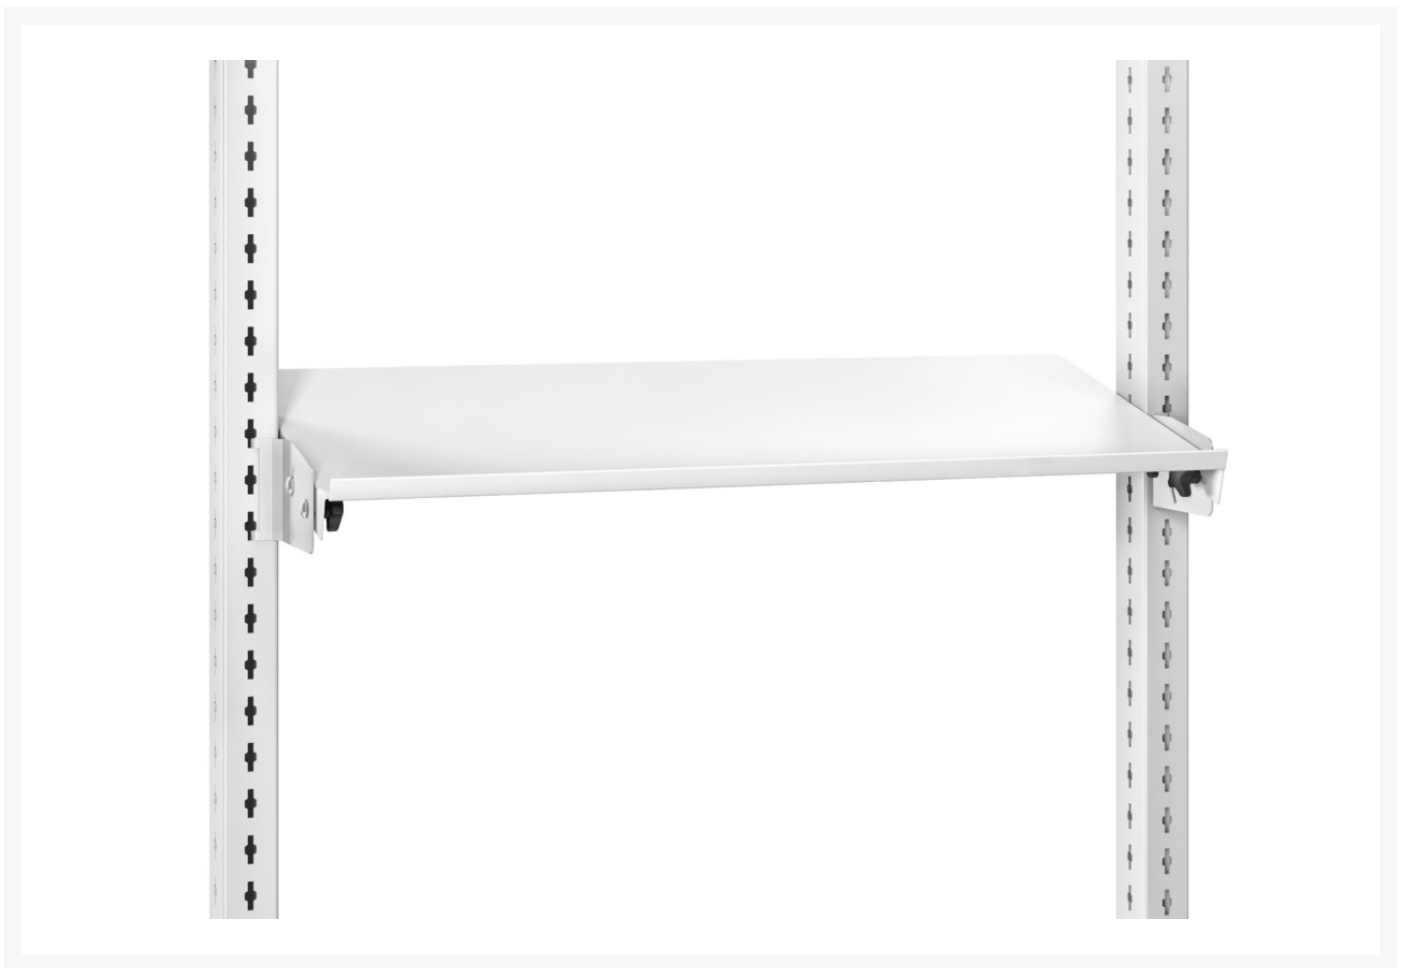

42105008.16 - cubio Shelf A8

Short Description

cubio Shelf A8

WxDxH: 1800x350x55mm RAL 7035

Product Images

Additional Information

Width	1800
Depth	350
Height	55
Customs tariff number	94039010
Product material	Sheet steel
Product surface	Powder coated