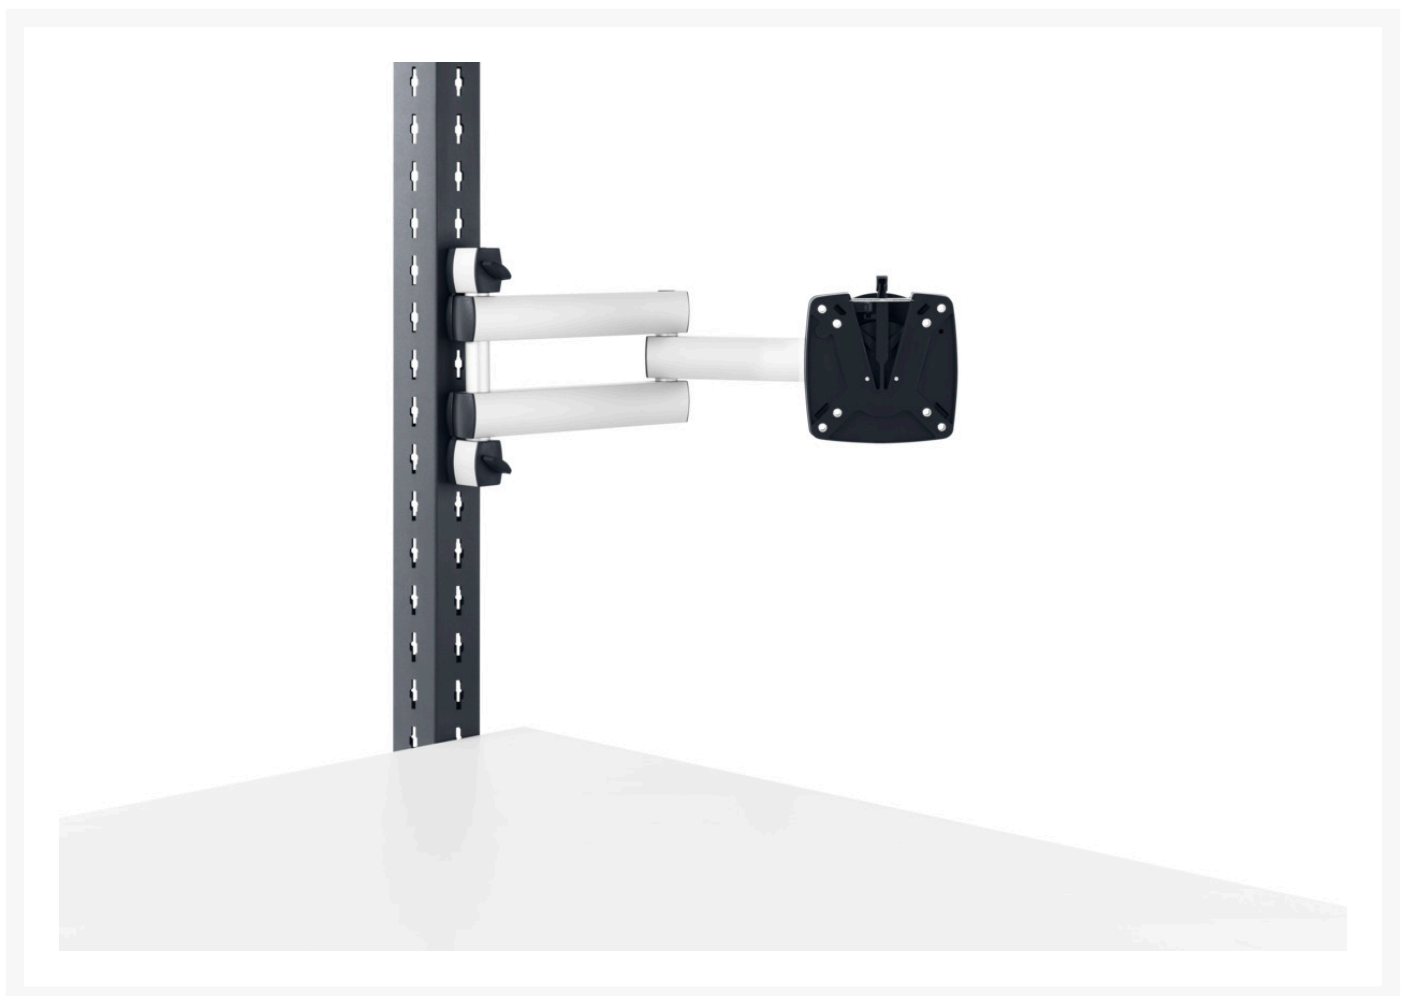

# 41011087 - Monitor holder & swivel arm

## Short Description

Monitor holder & swivel arm with vesa 75/100 fixing pattern  
WxDxH: 130x500x130mm anodised aluminium

## Additional Information

---

Width	130
Depth	130
Height	500
Customs tariff number	94032080
Product material	Aluminium
Product surface	Anodised