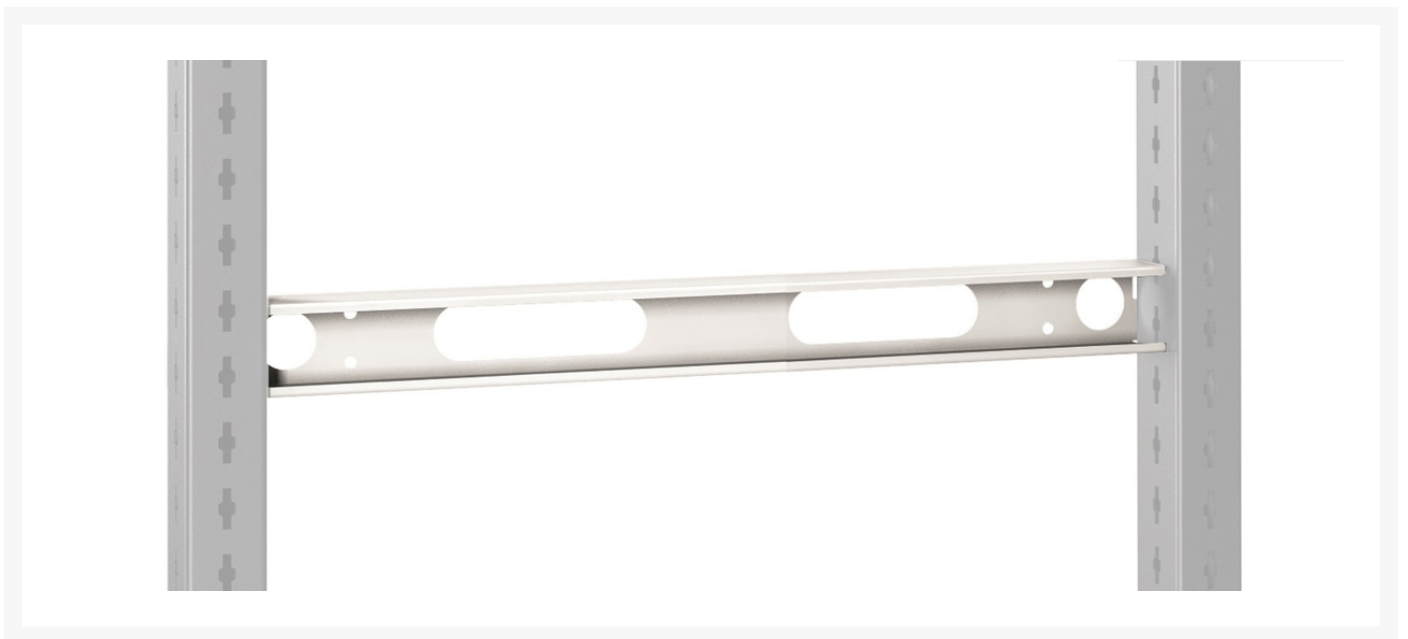

41011251.16 - Power rail

Short Description

Power rail for system width 900mm
WxDxH: 848x44x57mm RAL 7035

Product Images

Additional Information

Width	398
Depth	44
Height	57
Product material	Sheet steel
Product surface	Powder coated