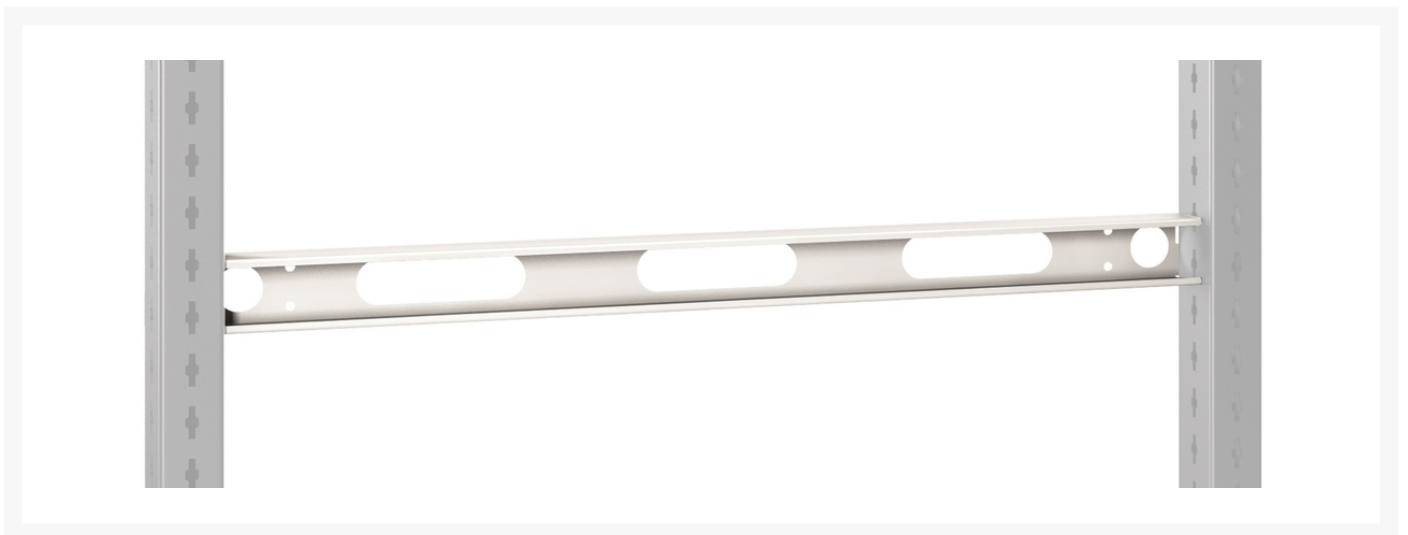

## 41011252.16 - Power rail

### Short Description

---

Power rail for system width 1350mm  
WxDxH: 1248x44x57mm RAL 7035

## Additional Information

---

Width	398
Depth	44
Height	57
Product material	Sheet steel
Product surface	Powder coated