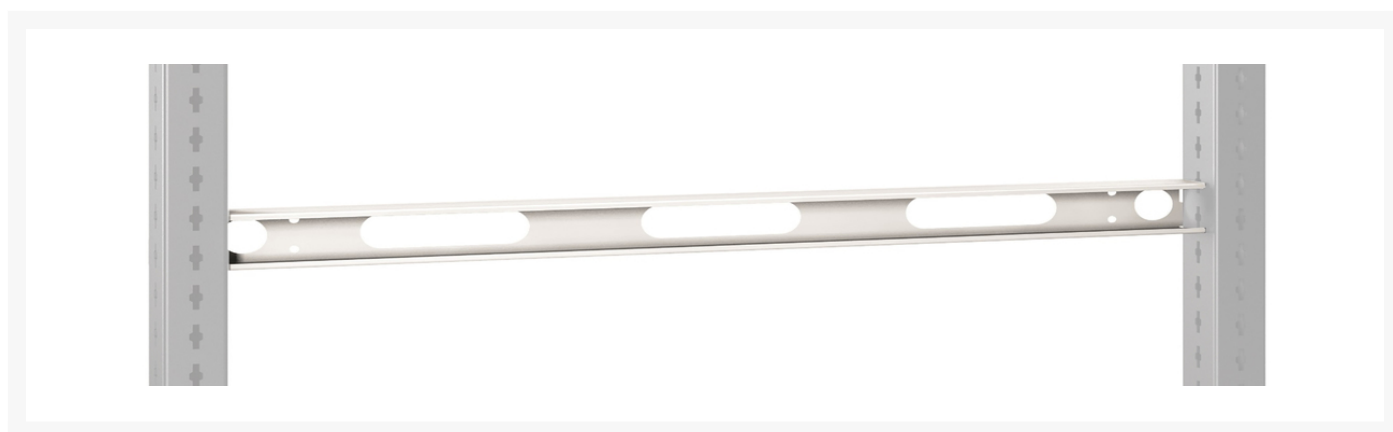

41011253.16 - Power rail

Short Description

Power rail for system width 1800mm
WxDxH: 1748x44x57mm RAL 7035

Product Images

Additional Information

Width	398
Depth	44
Height	57
Product material	Sheet steel
Product surface	Powder coated