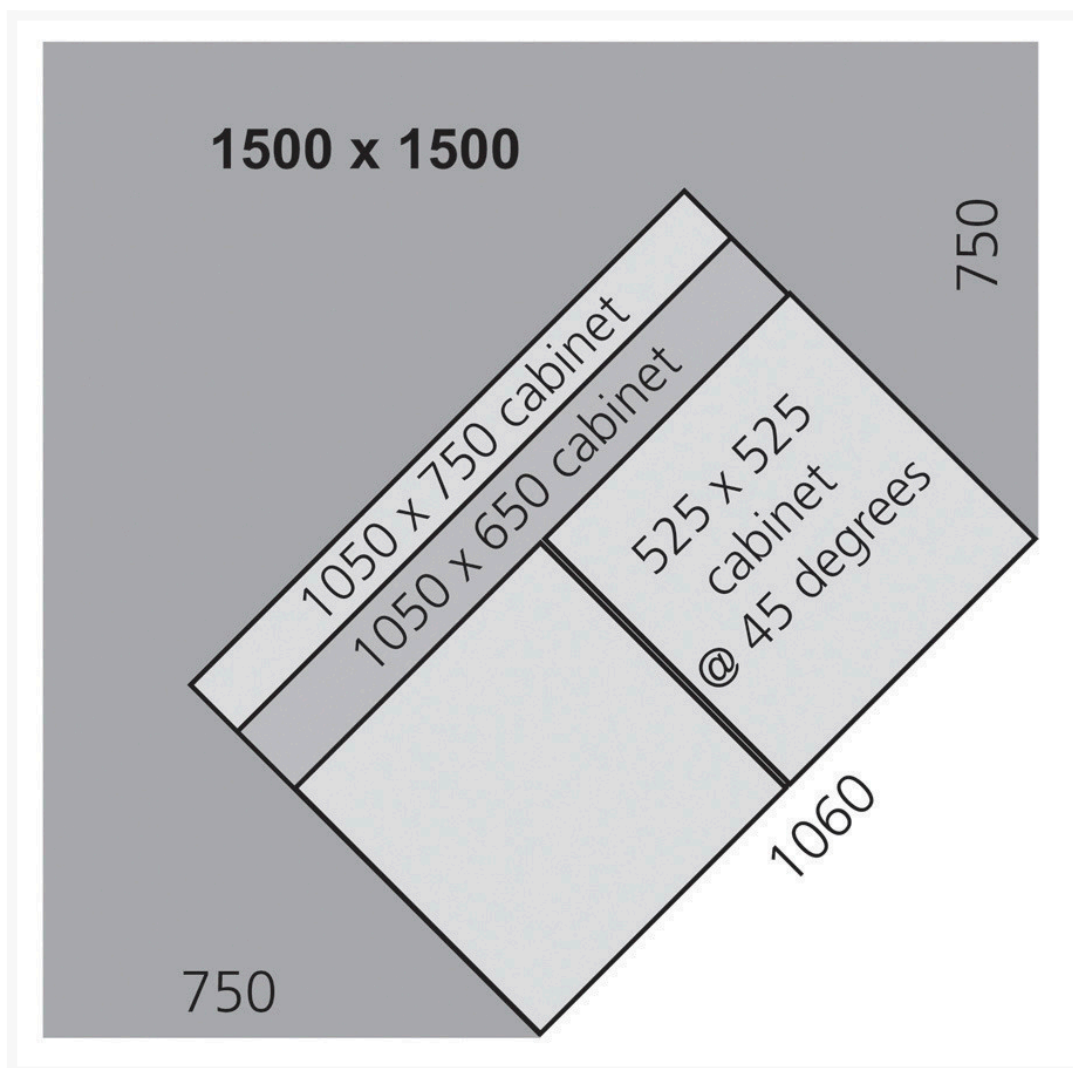

41201067.08V - cubio corner worktop

Short Description

cubio corner worktop multiplex
WxDxH: 1500x1500x40mm brown - natural wood

Product Images

Additional Information

Width	1500
Depth	1500
Height	40
Customs tariff number	44189990
Product material	Beech ply