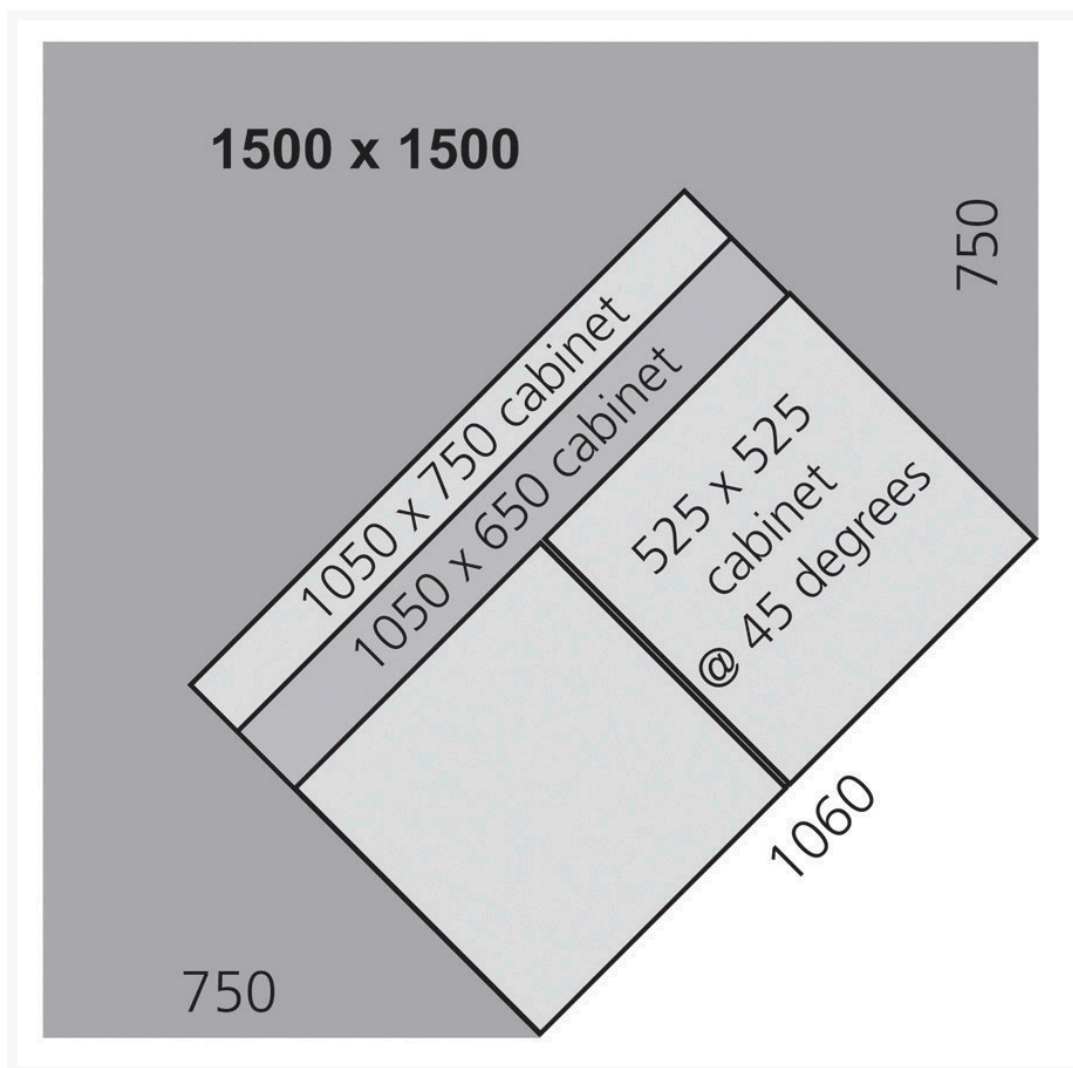

41201067.15V - cubio corner worktop

Short Description

cubio corner worktop lino
WxDxH: 1500x1500x40mm grey

Product Images

Additional Information

Width	1500
Depth	1500
Height	40
Customs tariff number	44189990
Product material	Wood composite
Product surface	Linoleum