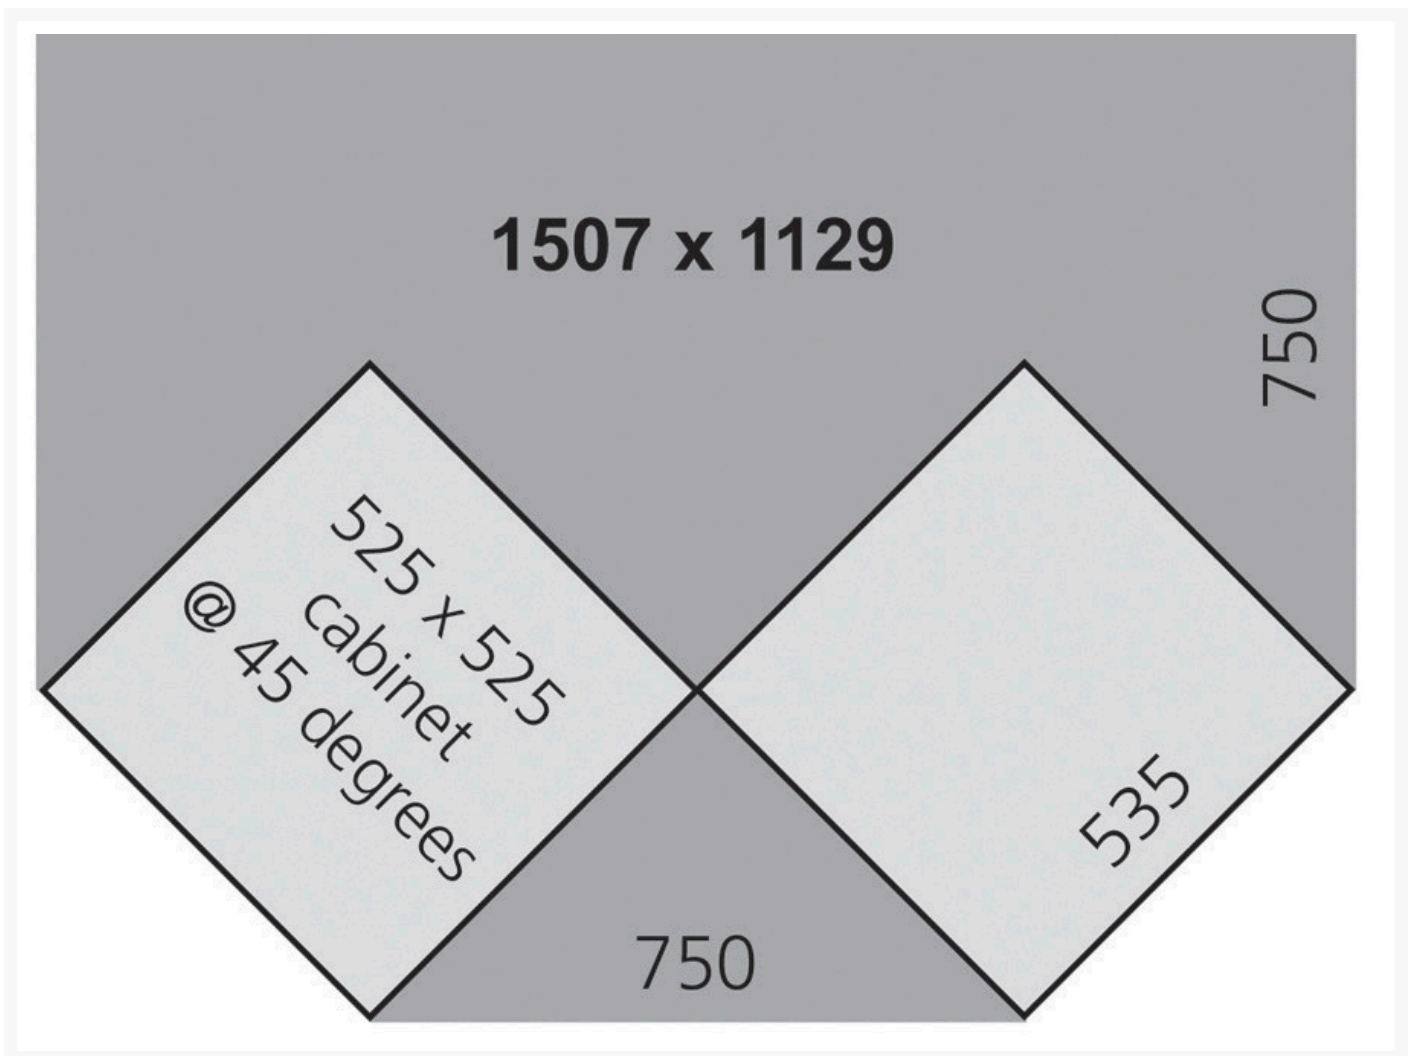

41201068.08V - cubio 'T' worktop

Short Description

cubio 'T' worktop multiplex
WxDxH: 1507x1129x40mm brown - natural wood

Product Images

Additional Information

Width	1507
Depth	1129
Height	40
Customs tariff number	44189990
Product material	Beech ply