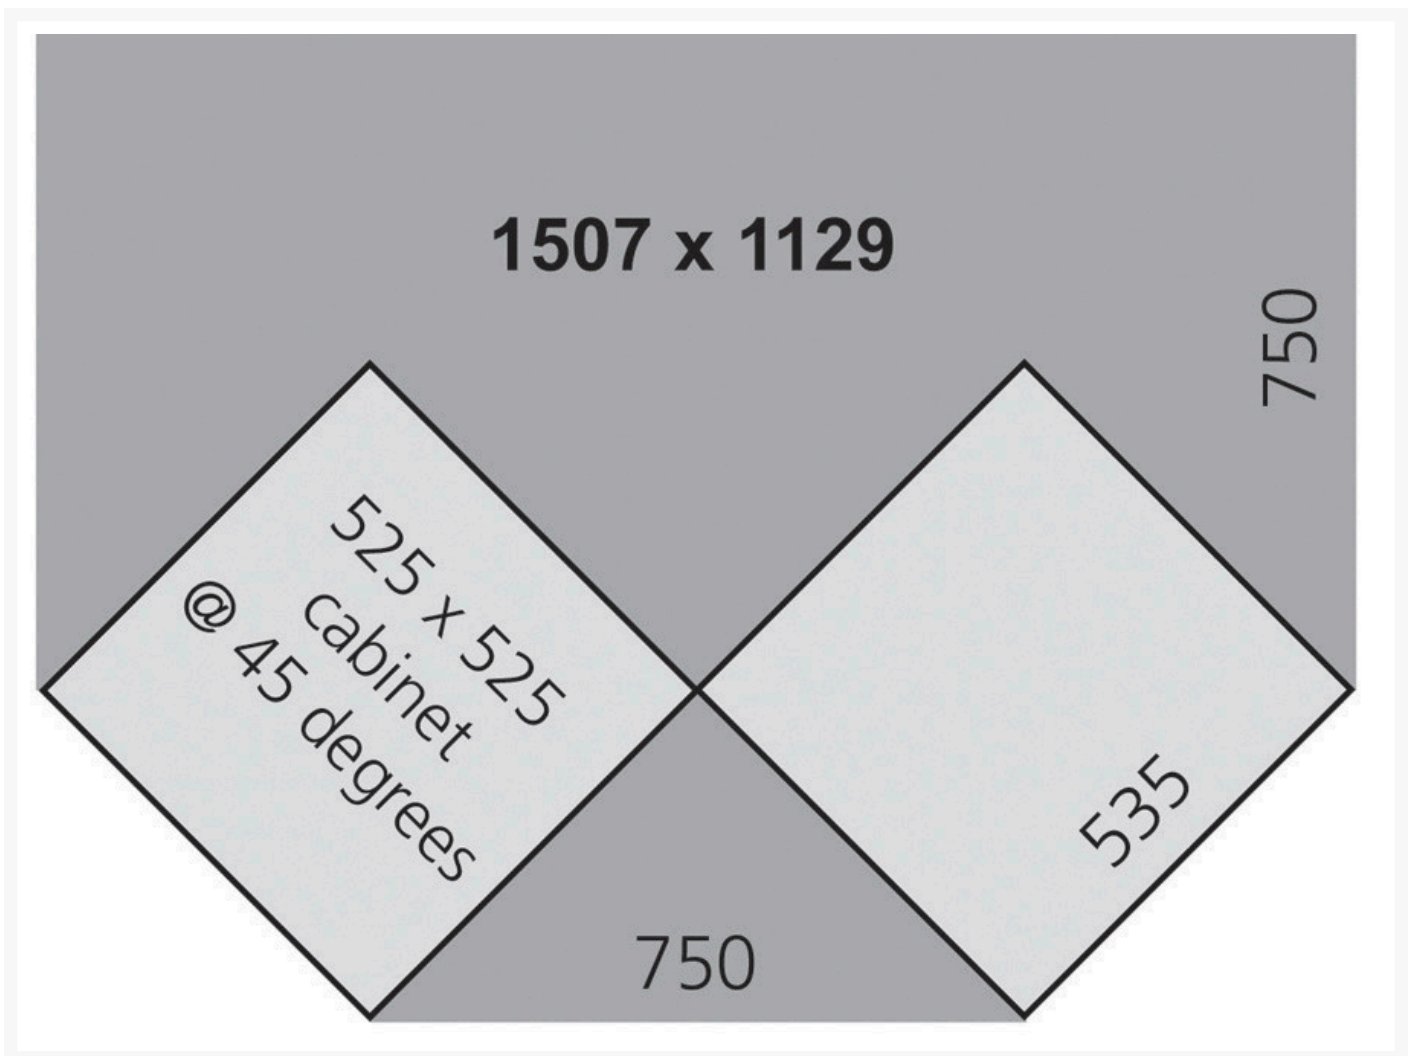

## 41201068.15V - cubio 'T' worktop

### Short Description

cubio 'T' worktop lino  
WxDxH: 1507x1129x40mm grey

## Additional Information

Width	1507
Depth	1129
Height	40
Customs tariff number	44189990
Product material	Wood composite
Product surface	Linoleum