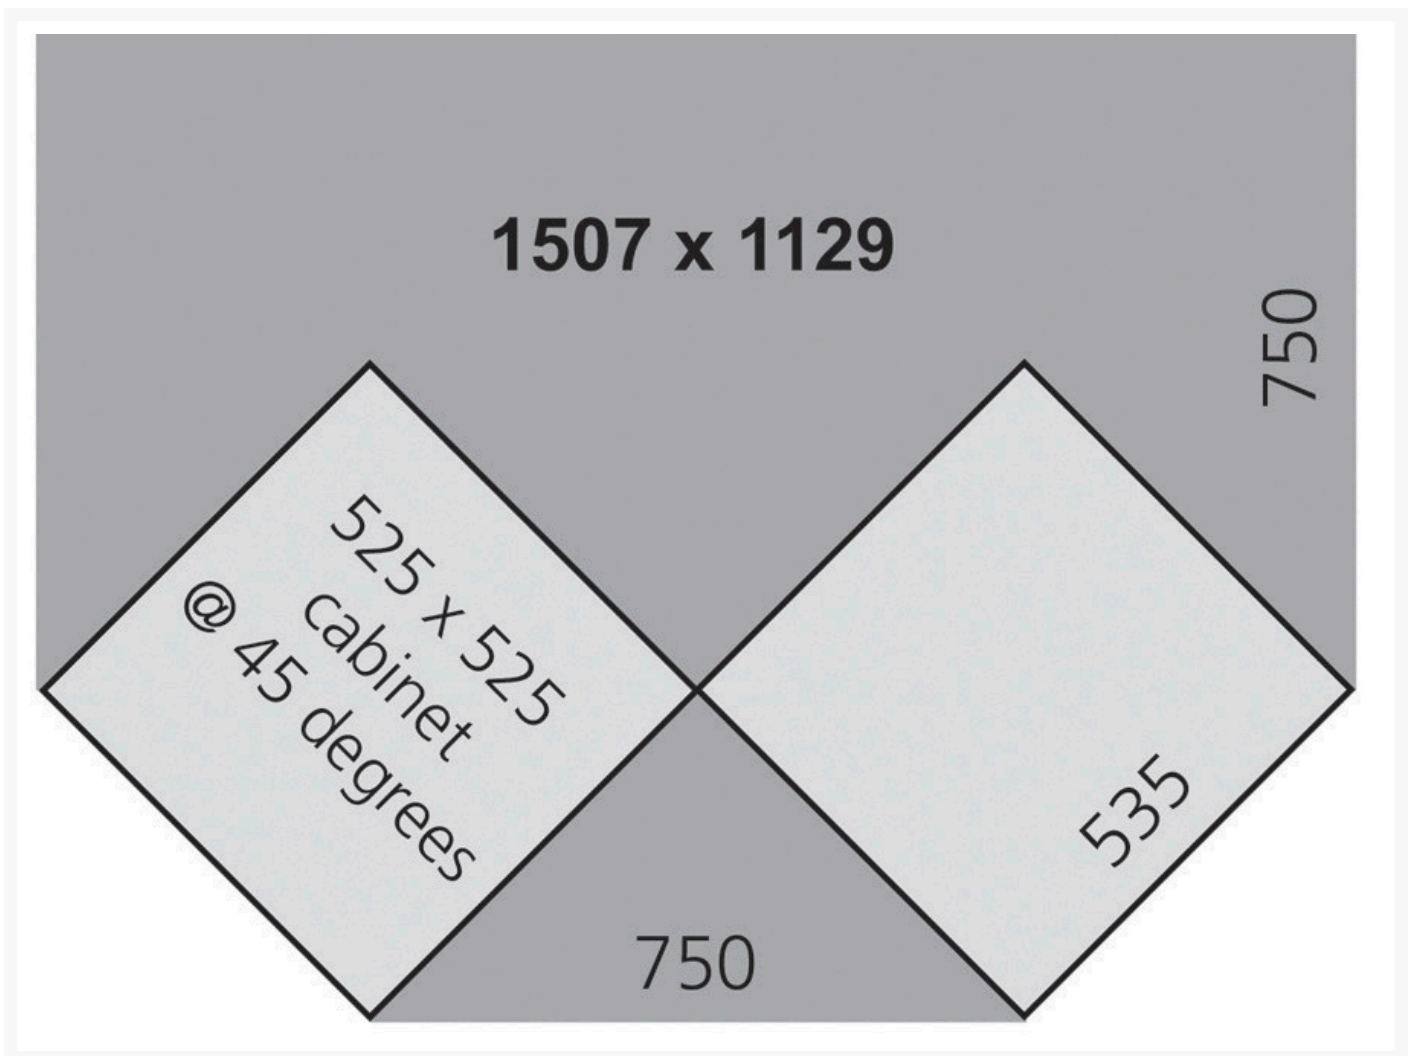

41201068.15V - cubio 'T' worktop

Short Description

cubio 'T' worktop lino
WxDxH: 1507x1129x40mm grey

Product Images

Additional Information

Width	1507
Depth	1129
Height	40
Customs tariff number	44189990
Product material	Wood composite
Product surface	Linoleum