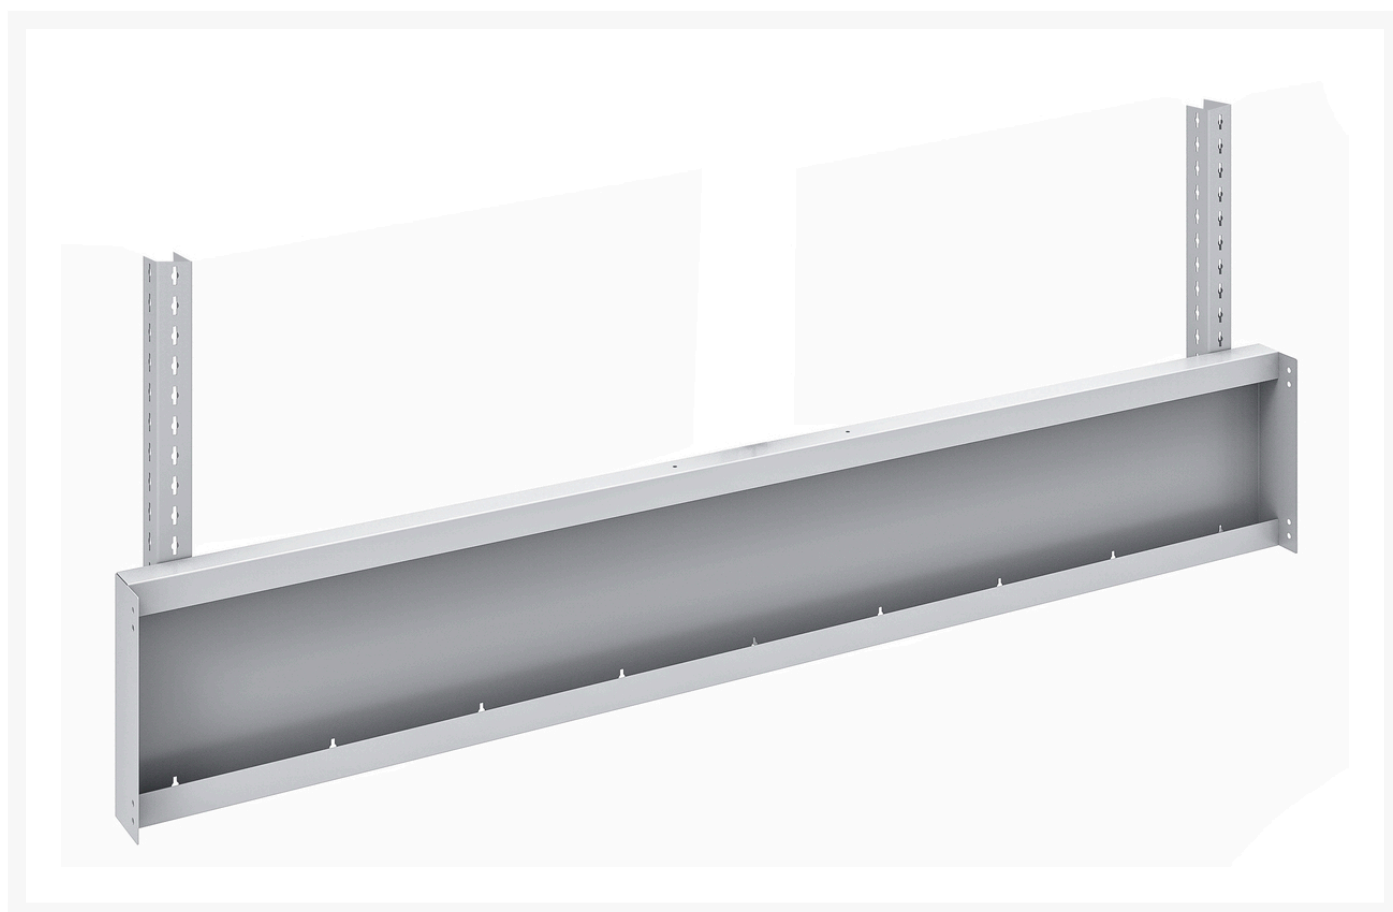

41010255. - Rear frame short uprights 2 pack

Short Description

Rear frame short uprights 2 pack for verso storage bench (2.0M)
WxDxH: 1850x110x1040mm RAL 7035

Product Images

| | |
|------------------|---------------|
| Width | 1850 |
| Depth | 110 |
| Height | 1040 |
| Product material | Sheet steel |
| Product surface | Powder coated |