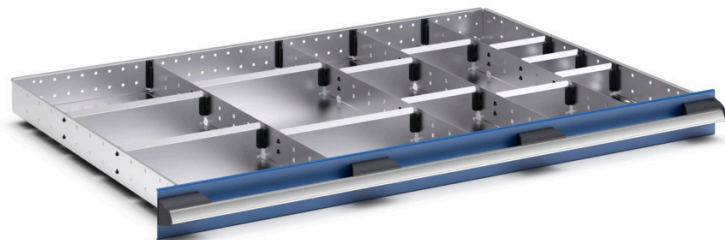

# 43020683.51 - cubio adjustable divider kit

## Short Description

cubio adjustable divider kit 16 compartment. for cabinet -  
WxDxH: 1050x750x75mm galvanised steel

## Additional Information

Width	925
Depth	625
Height	52
Customs tariff number	94032080
Product material	Sheet steel
Product surface	Galvanised