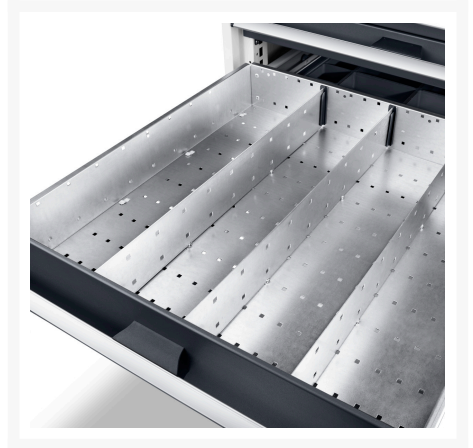

# 43020669.51 - cubio adjustable divider kit

## Short Description

cubio adjustable divider kit 15 compartment. for cabinet -  
WxDxH: 800x750x150mm galvanised steel

## Additional Information

Width	675
Depth	625
Height	127
Customs tariff number	94032080
Product material	Sheet steel
Product surface	Galvanised