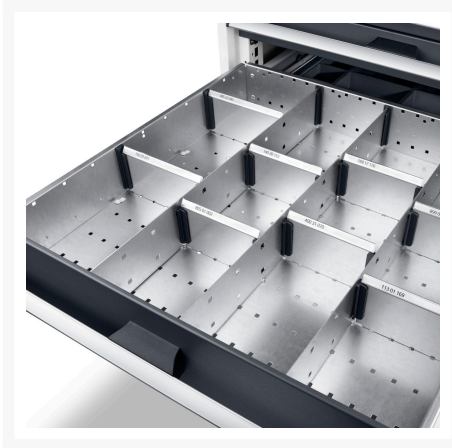

# 43020669.51 - cubio adjustable divider kit

## Short Description

cubio adjustable divider kit 15 compartment. for cabinet -  
WxDxH: 800x750x150mm galvanised steel

## Additional Information

Width	675
Depth	625
Height	127
Customs tariff number	94032080
Product material	Sheet steel
Product surface	Galvanised