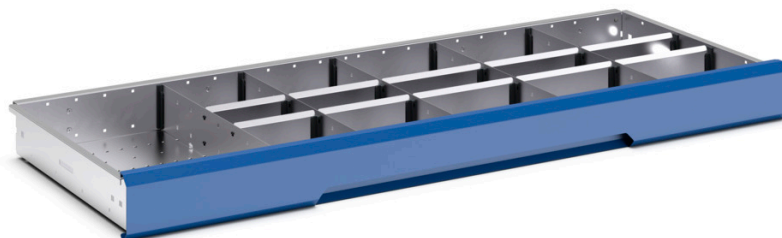

16926862.51 - verso adjustable metal divider kit

Short Description

verso adjustable metal divider kit 16 compartment. for cabinet -
WxDxH: 1300x550x100/125mm galvanised steel

Product Images

Additional Information

Width	1175
Depth	430
Height	77
Customs tariff number	94032080
Product material	Sheet steel
Product surface	Galvanised