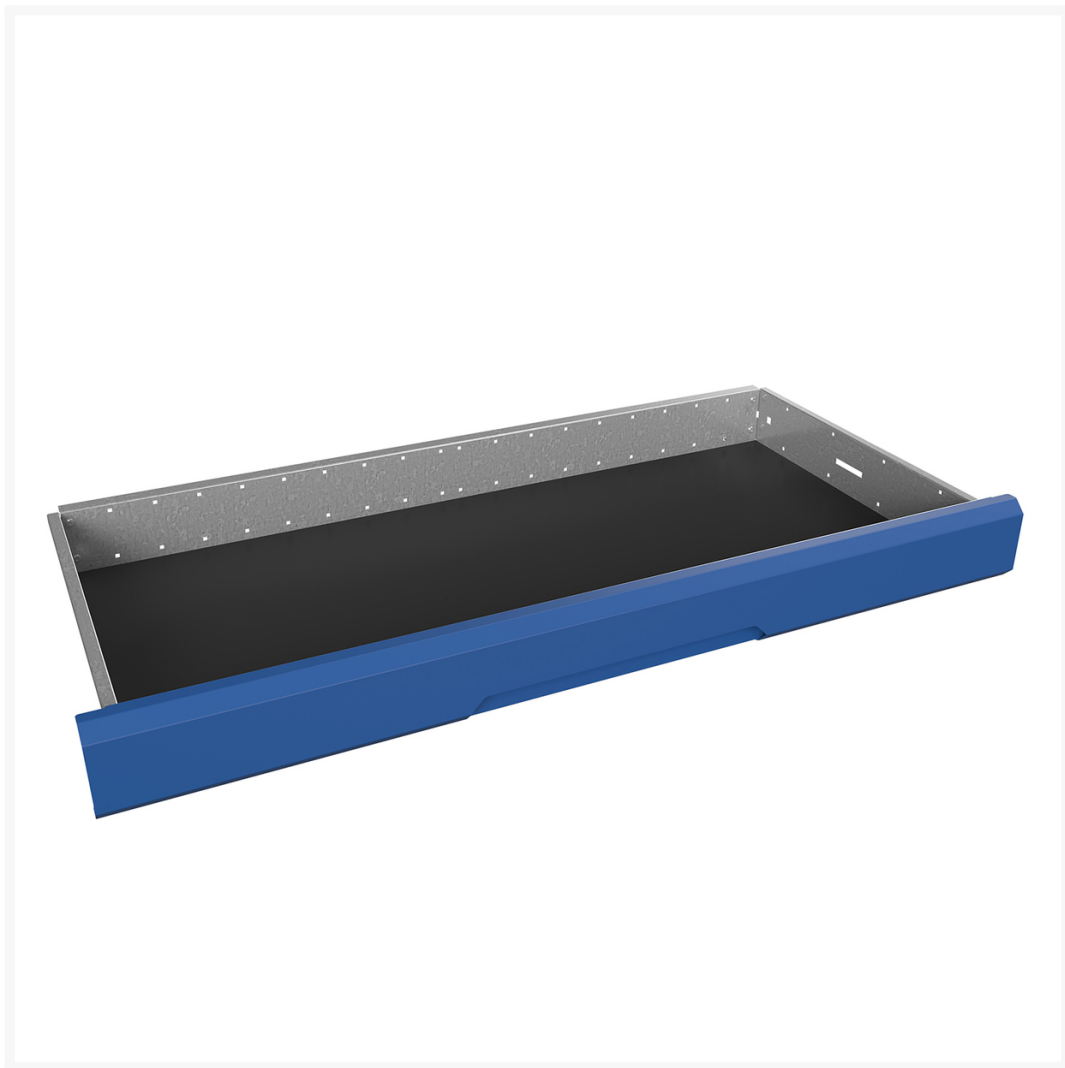

16926902 - verso inlay mat

Short Description

verso inlay mat
WxD: 1050x550mm black

Product Images

Additional Information

| | |
|-----------------------|----------|
| Width | 1050 |
| Depth | 426 |
| Height | 3 |
| Customs tariff number | 39211200 |
| Product material | Foam |