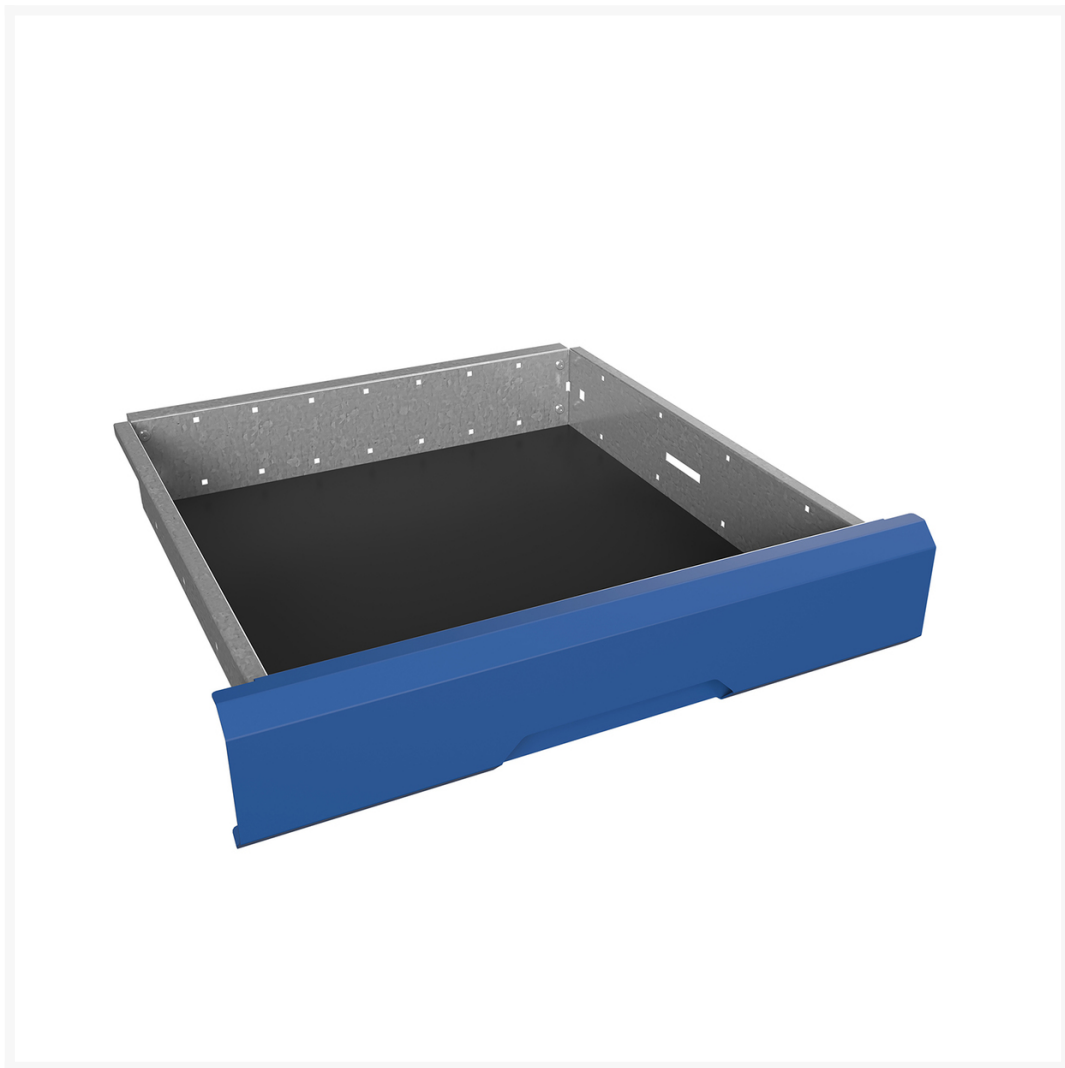

16926900 - verso inlay mat

Short Description

verso inlay mat
WxD: 525x550mm black

Product Images

Additional Information

Width	525
Depth	426
Height	3
Customs tariff number	39211200
Product material	Foam