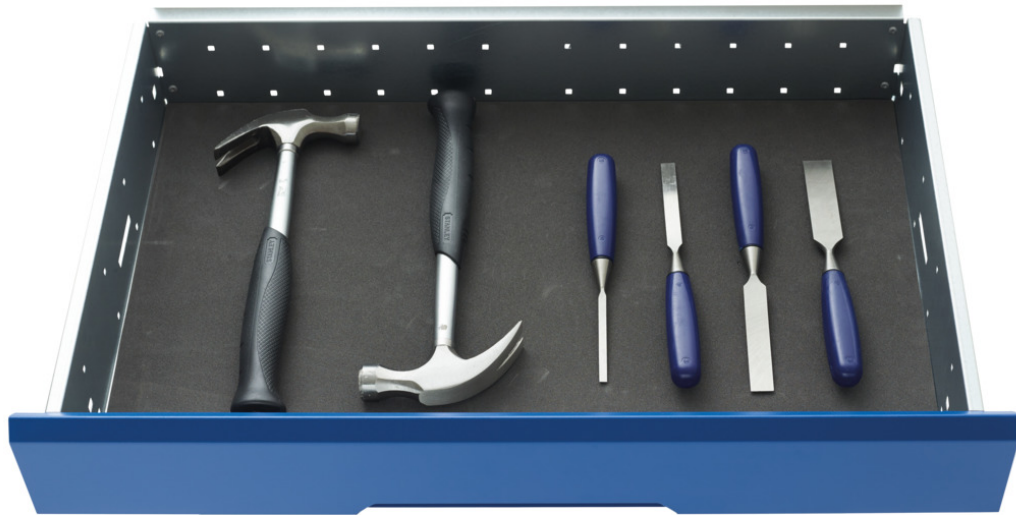

16926900 - verso inlay mat

Short Description

verso inlay mat
WxD: 525x550mm black

Product Images

Additional Information

Width	525
Depth	426
Height	3
Customs tariff number	39211200
Product material	Foam