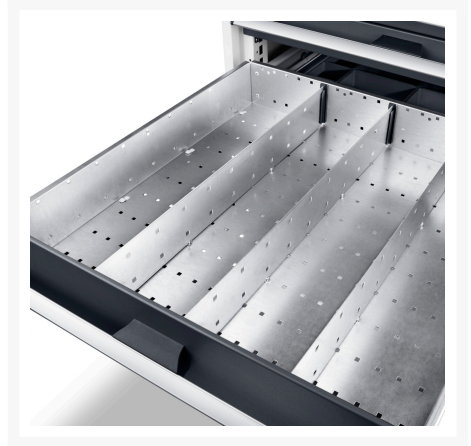

# 43020749.51 - cubio adjustable divider kit

## Short Description

cubio adjustable divider kit 24 compartment. for cabinet -  
WxDxH: 1300x750x150mm galvanised steel

## Additional Information

|                       |             |
|-----------------------|-------------|
| Width                 | 1175        |
| Depth                 | 625         |
| Height                | 127         |
| Customs tariff number | 94032080    |
| Product material      | Sheet steel |
| Product surface       | Galvanised  |