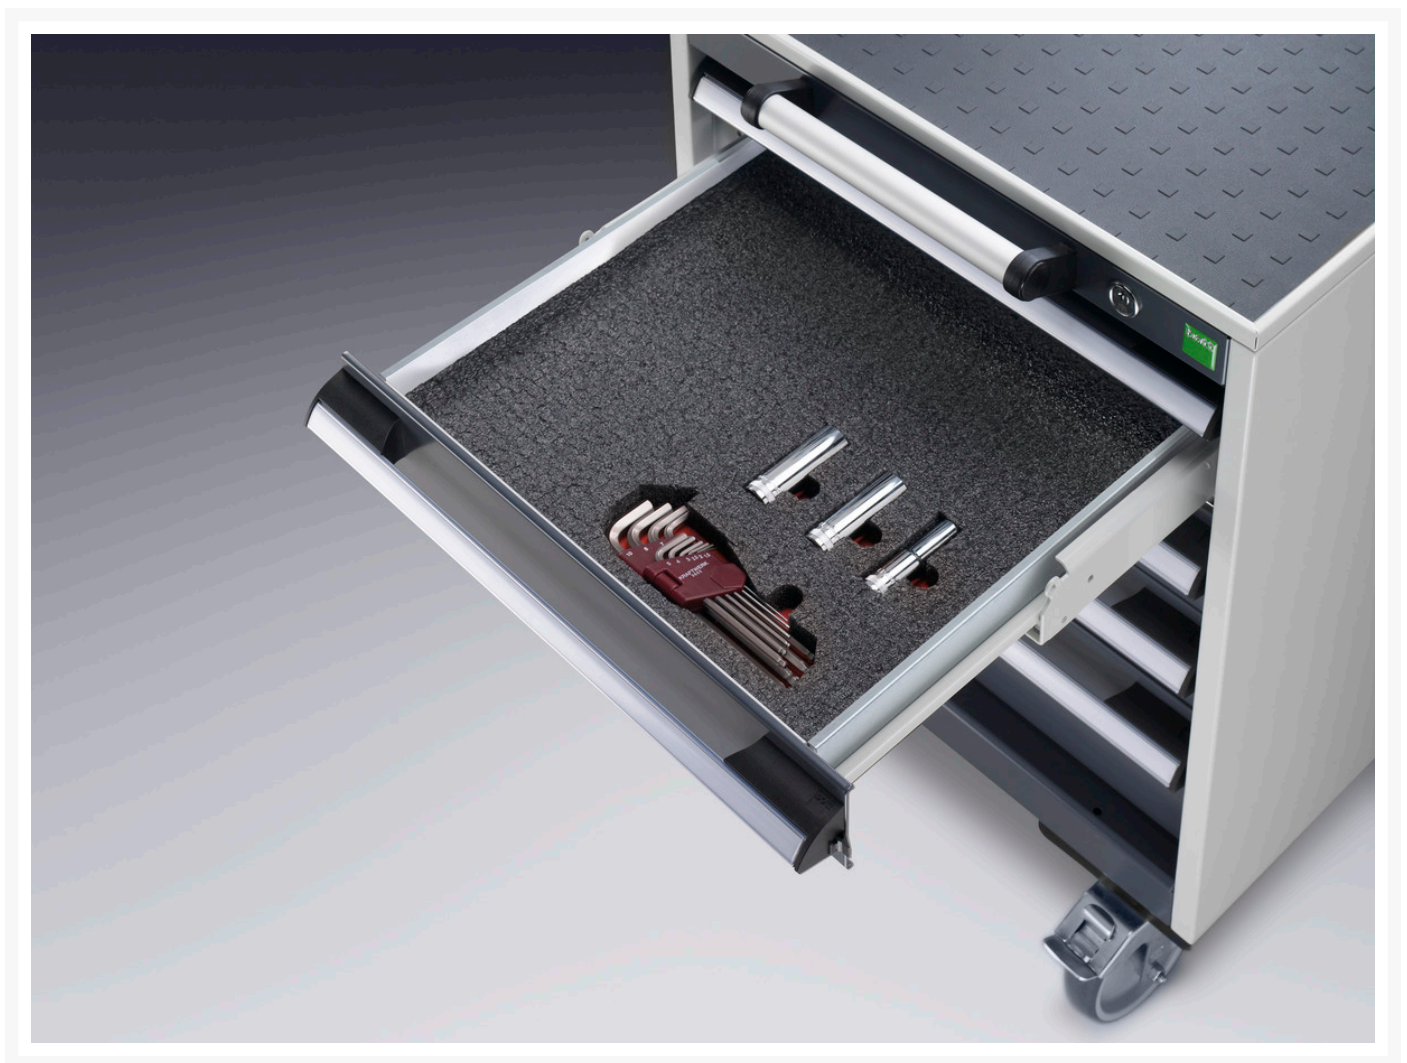

# 13017002.10V - cubio Foam drawer inlay

## Short Description

cubio Foam drawer inlay  
WxDxH: 800x650x27mm Anthracite / red

## Additional Information

Width	800
Depth	650
Height	27
Customs tariff number	39059100
Product material	Foam
Product surface	Laminated