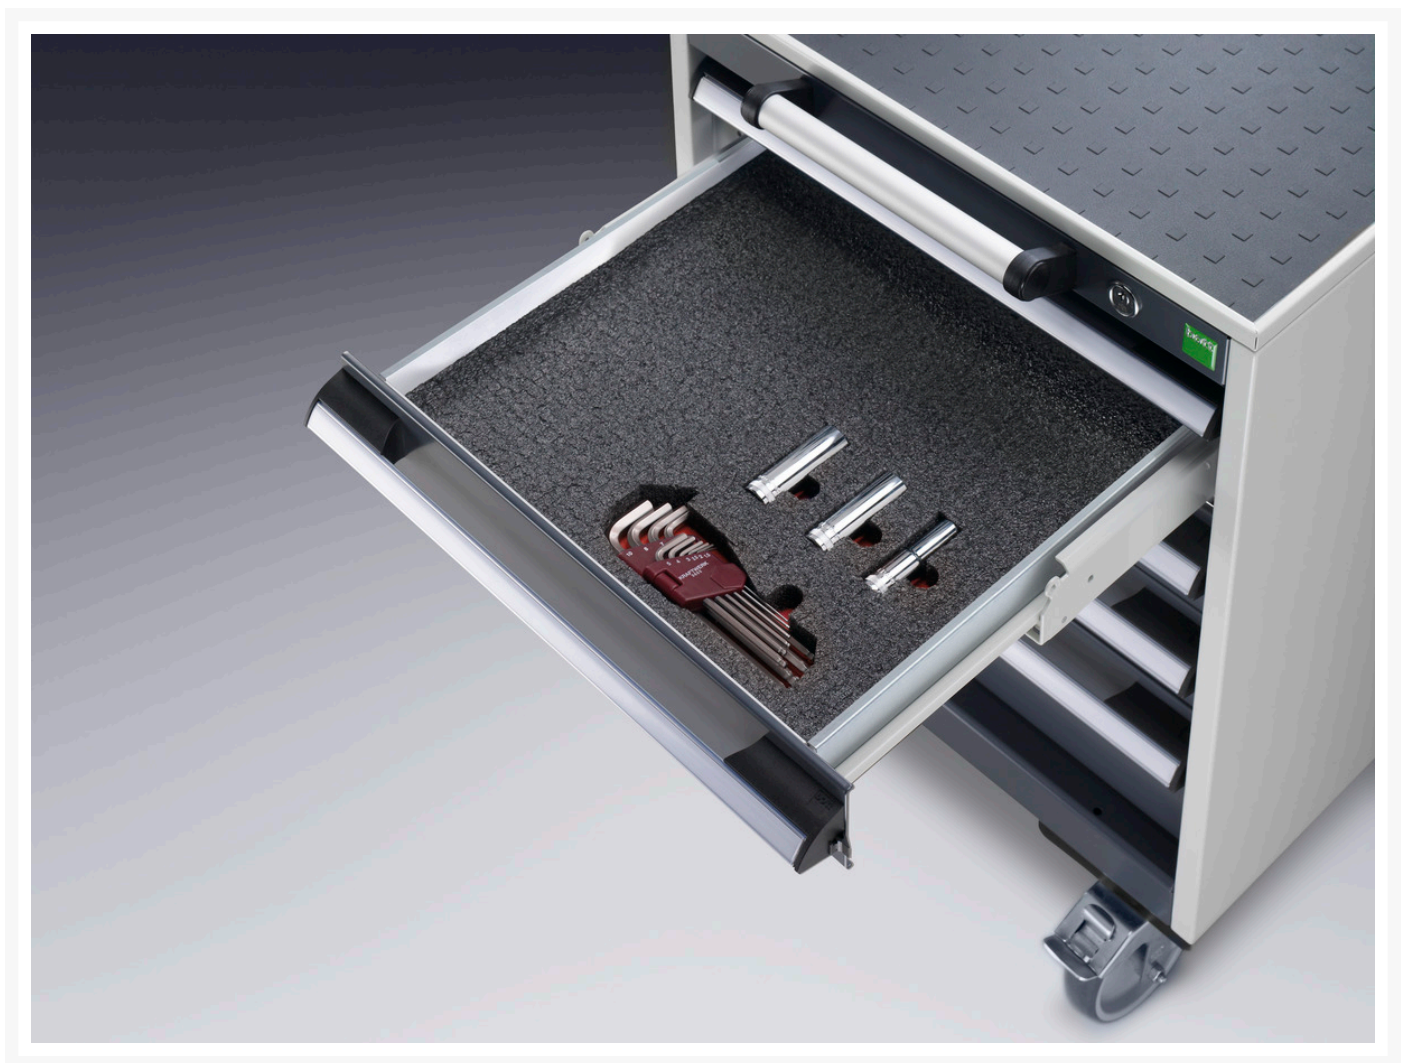

13017006.10V - cubio Foam drawer inlay

Short Description

cubio Foam drawer inlay
WxDxH: 800x525x27mm Anthracite / red

Product Images

Additional Information

Width	800
Depth	525
Height	27
Customs tariff number	39059100
Product material	Foam
Product surface	Laminated