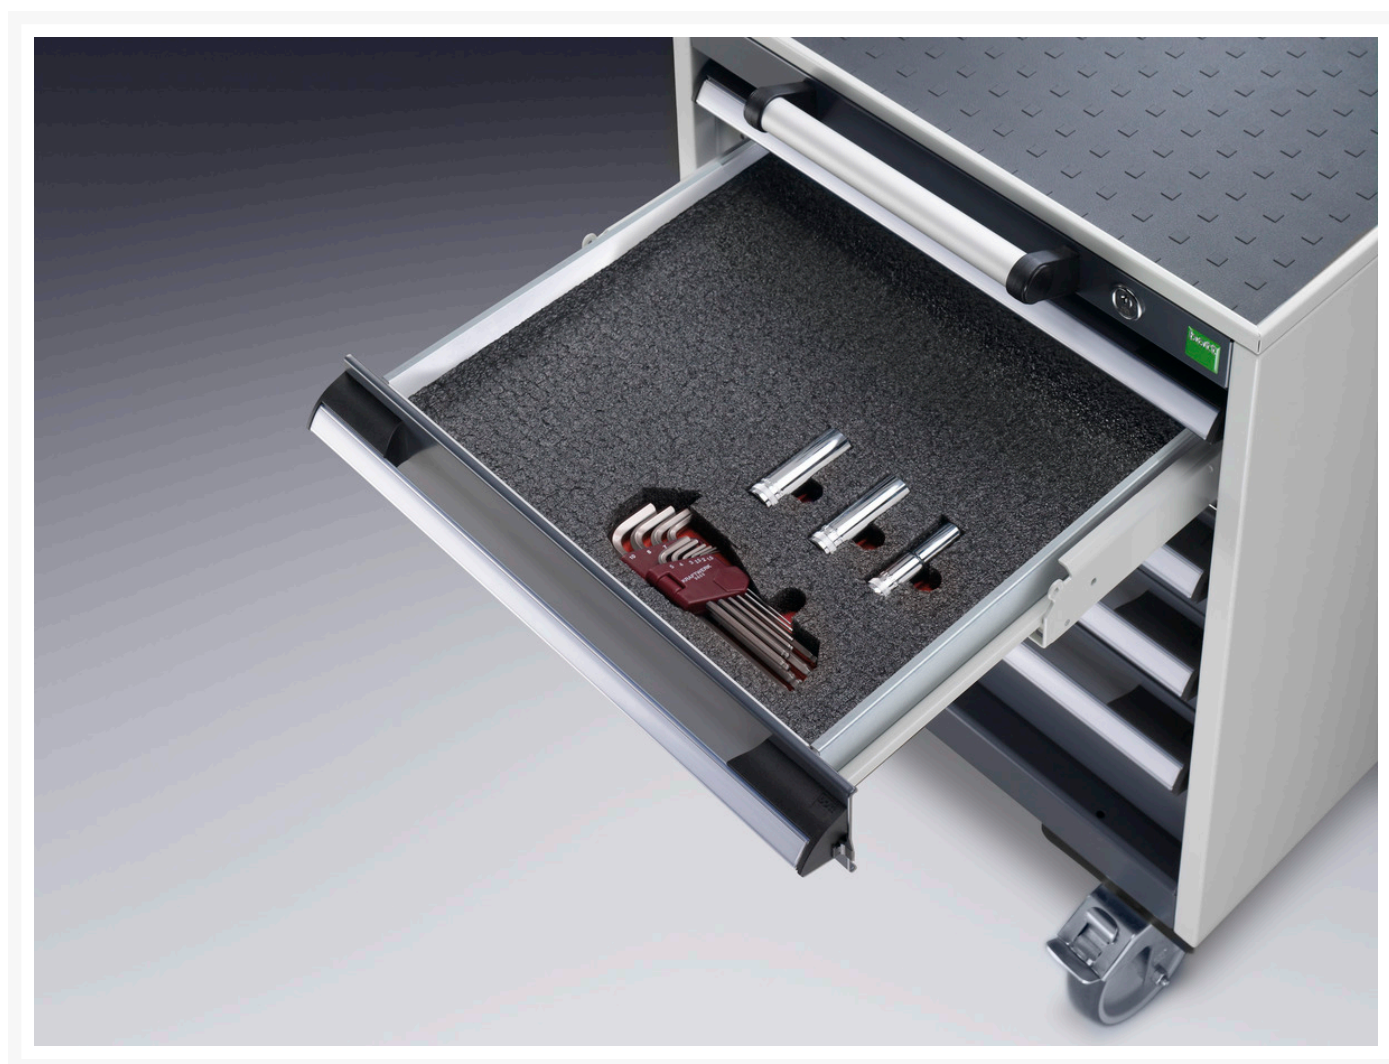

13017009.10V - cubio Foam drawer inlay

Short Description

cubio Foam drawer inlay
WxDxH: 650x650x27mm Anthracite / red

Product Images

Additional Information

Width	650
Depth	650
Height	27
Customs tariff number	39059100
Product material	Foam
Product surface	Laminated