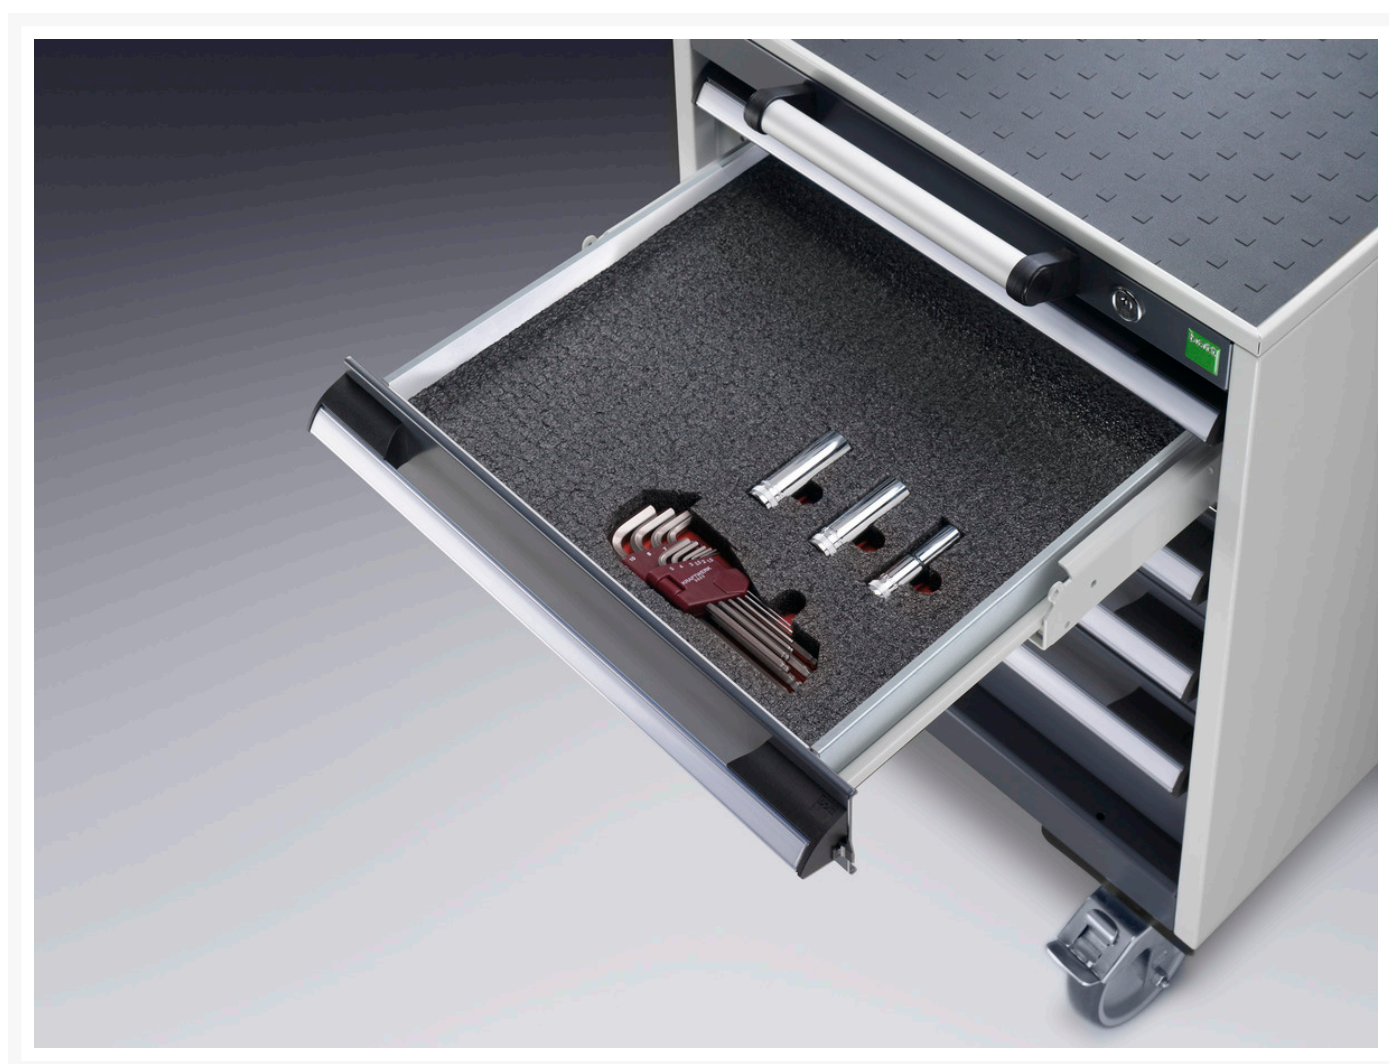

13017010.10V - cubio Foam drawer inlay

Short Description

cubio Foam drawer inlay
WxDxH: 1050x650x27mm Anthracite / red

Product Images

Additional Information

Width	1050
Depth	650
Height	27
Customs tariff number	39059100
Product material	Foam
Product surface	Laminated