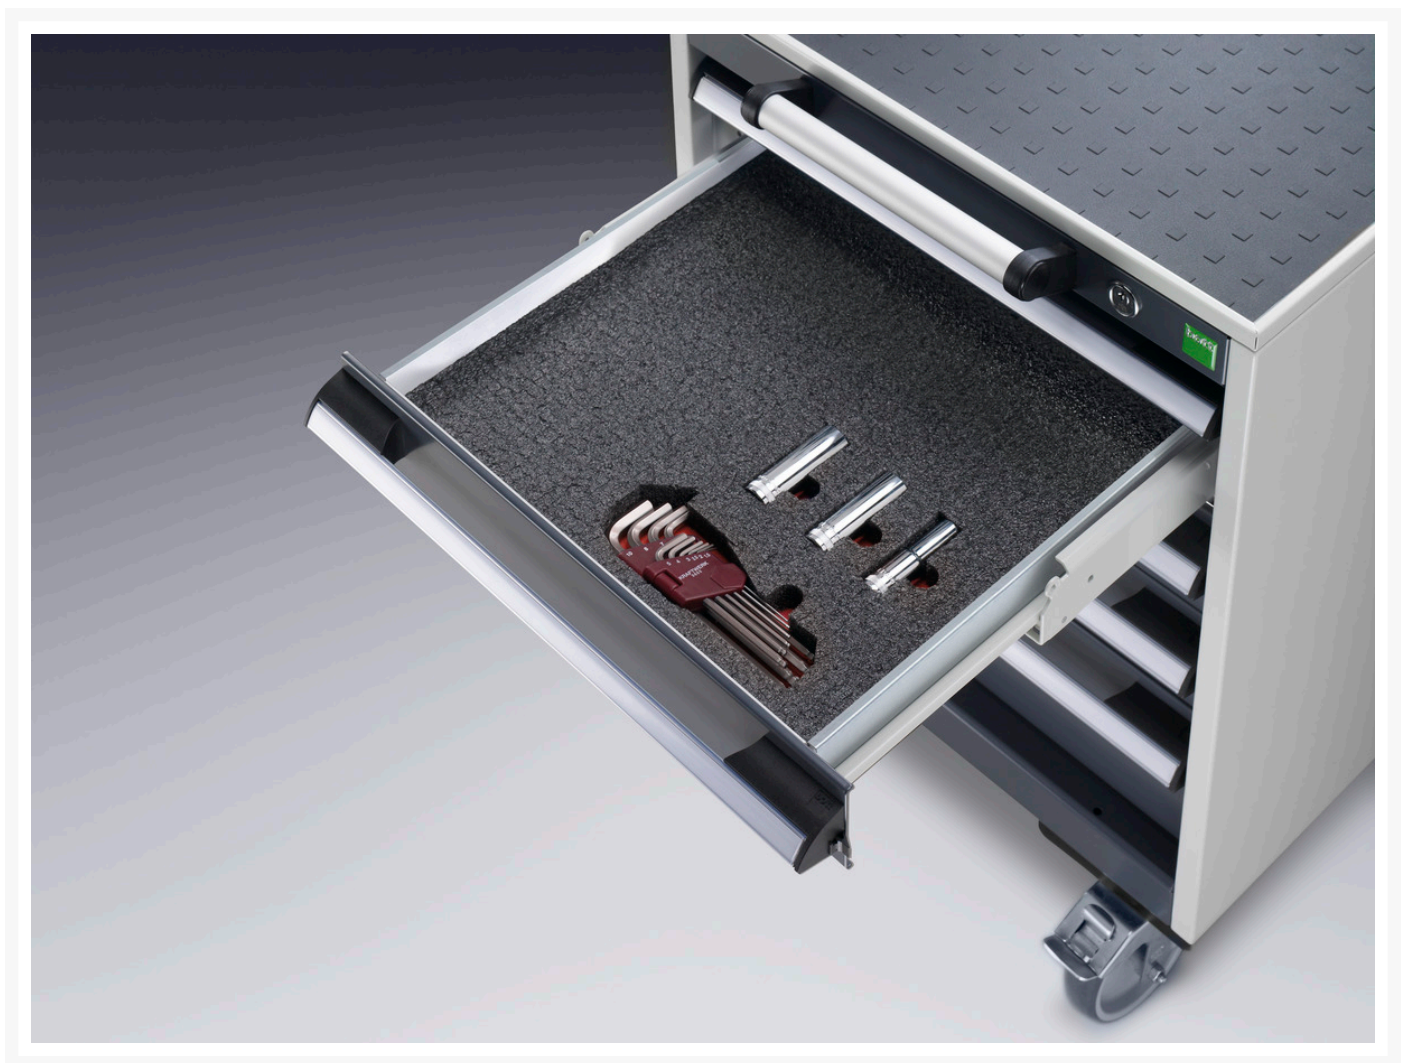

13017011.10V - cubio Foam drawer inlay

Short Description

cubio Foam drawer inlay
WxDxH: 1300x650x27mm Anthracite / red

Product Images

Additional Information

| | |
|-----------------------|-----------|
| Width | 1300 |
| Depth | 650 |
| Height | 27 |
| Customs tariff number | 39059100 |
| Product material | Foam |
| Product surface | Laminated |