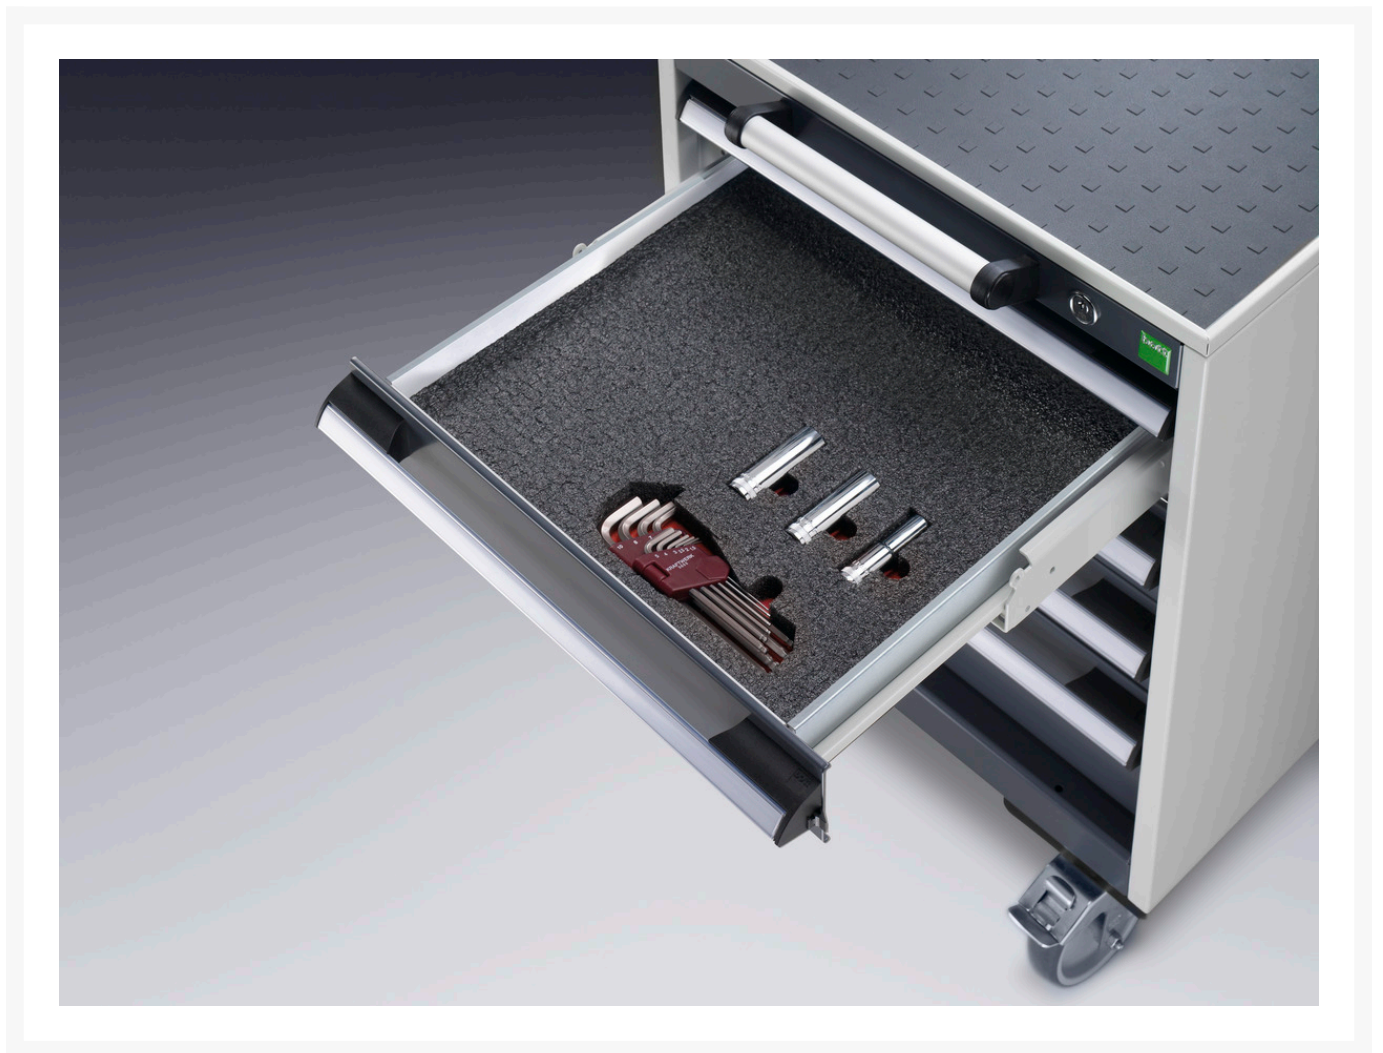

13017019.10V - cubio Foam drawer inlay

Short Description

cubio Foam drawer inlay
WxDxH:800x750x27mm Anthracite / red

Product Images

Additional Information

Width	800
Depth	750
Height	27
Customs tariff number	39059100
Product material	Foam
Product surface	Laminated