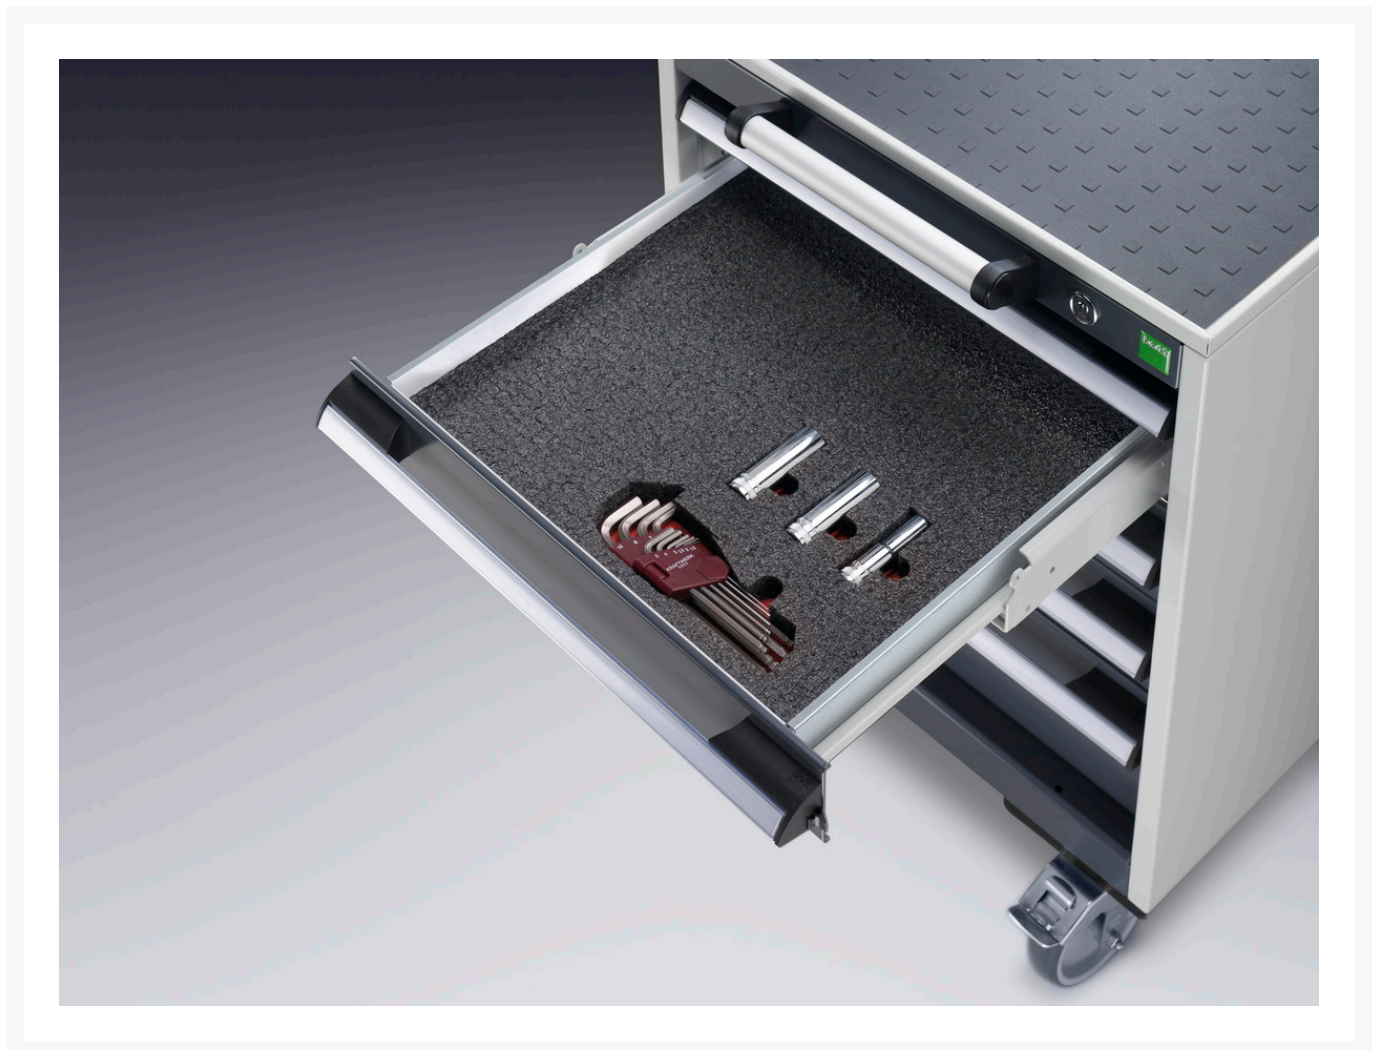

13017020.10V - cubio Foam drawer inlay

Short Description

cubio Foam drawer inlay
WxDxH:1050x750x27mm Anthracite / red

Product Images

Additional Information

Width	1050
Depth	750
Height	27
Customs tariff number	39059100
Product material	Foam
Product surface	Laminated