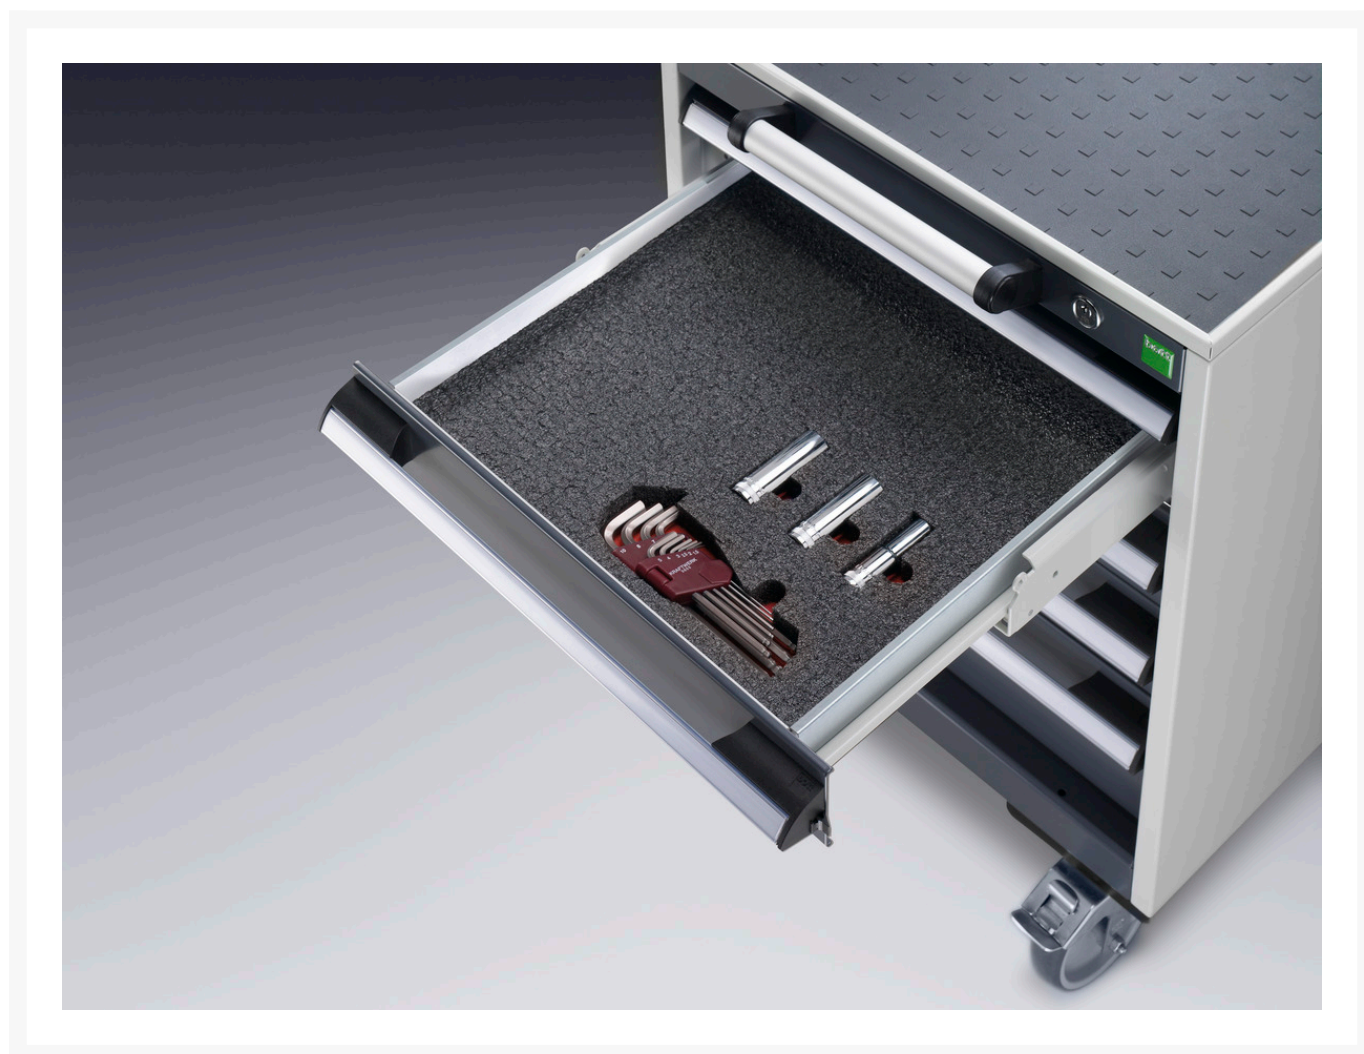

13017021.10V - cubio Foam drawer inlay

Short Description

cubio Foam drawer inlay
WxDxH:1300x750x27mm Anthracite / red

Product Images

Additional Information

Width	1300
Depth	750
Height	27
Customs tariff number	39059100
Product material	Foam
Product surface	Laminated