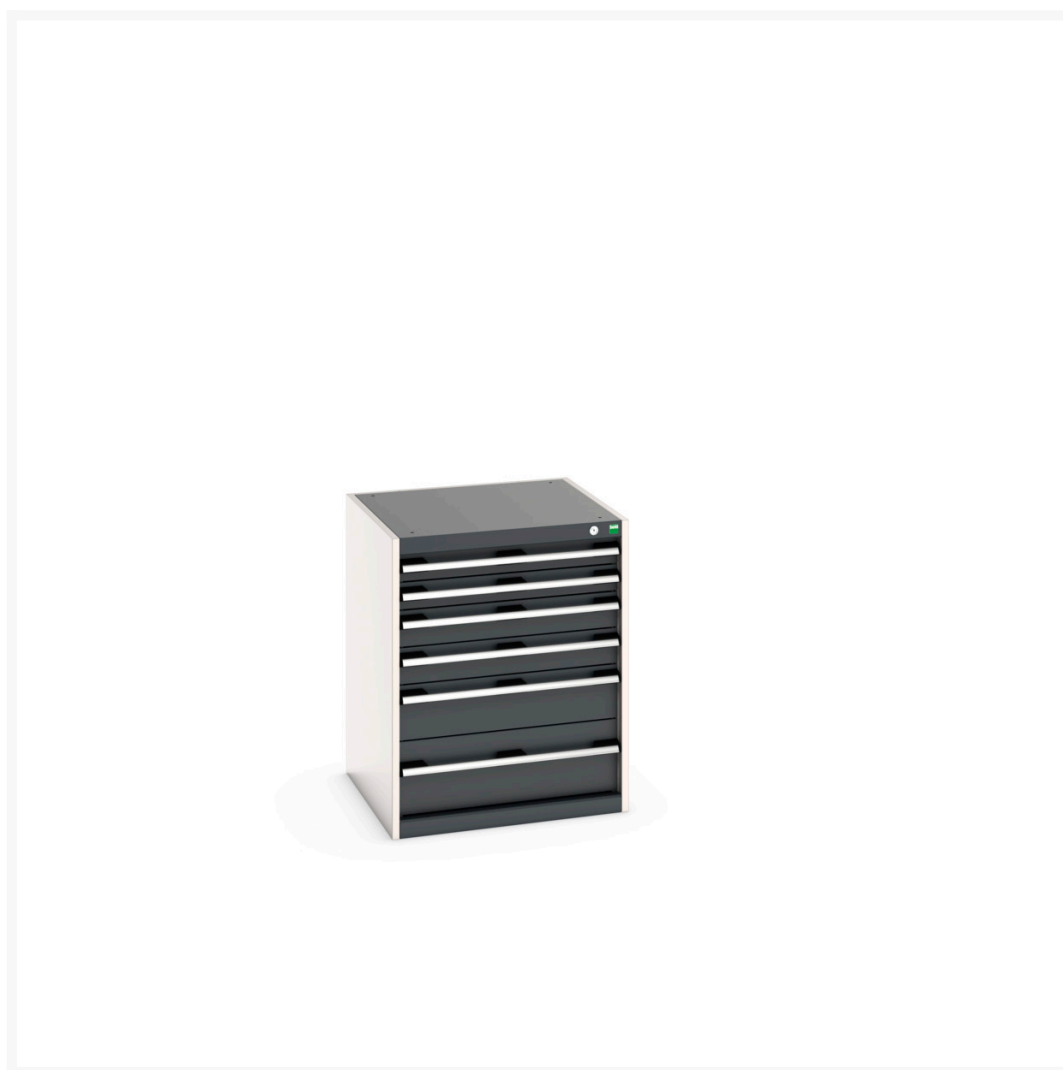

40019039. - cubio drawer cabinet

Short Description

cubio drawer cabinet with 6 drawers
WxDxH: 650x650x800mm

Product Images

Additional Information

Drawer load capacity	75 kg
Drawer height 1	75mm
Drawer 1 Internal Dimensions	525mm x 525mm x 55mm
Drawer height 2	75mm
Drawer 2 Internal Dimensions	525mm x 525mm x 55mm
Drawer height 3	100mm
Drawer 3 Internal Dimensions	525mm x 525mm x 80mm
Drawer height 4	100mm
Drawer 4 Internal Dimensions	525mm x 525mm x 80mm
Drawer height 5	150mm
Drawer 5 Internal Dimensions	525mm x 525mm x 130mm
Drawer height 6	200mm
Drawer 6 Internal Dimensions	525mm x 525mm x 180mm
Width	650
Depth	650
Height	800
Customs tariff number	94032080
Product material	Sheet steel
Product surface	Powder coated

Product Options

Colour: Anthracite grey / Anthracite grey

Light grey / Anthracite grey

Light grey / Gentian blue

Light grey / Light grey

Light grey / Crimson red