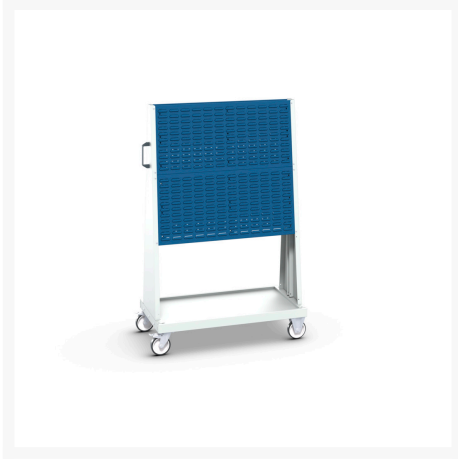

14026029. - perfo 6 panel trolley

Short Description

perfo 6 panel trolley with 2 perfo, 2 louvre panels
WxDxH: 1000x650x1600mm

Product Images

Additional Information

Number of panels	4
Number of louvre panels	2
Width	1000
Depth	650
Height	1600
Customs tariff number	94032080
Product material	Sheet steel
Product surface	Powder coated

Product Options

Colour:	Anthracite grey
	Crimson red
	Gentian blue
	Light grey