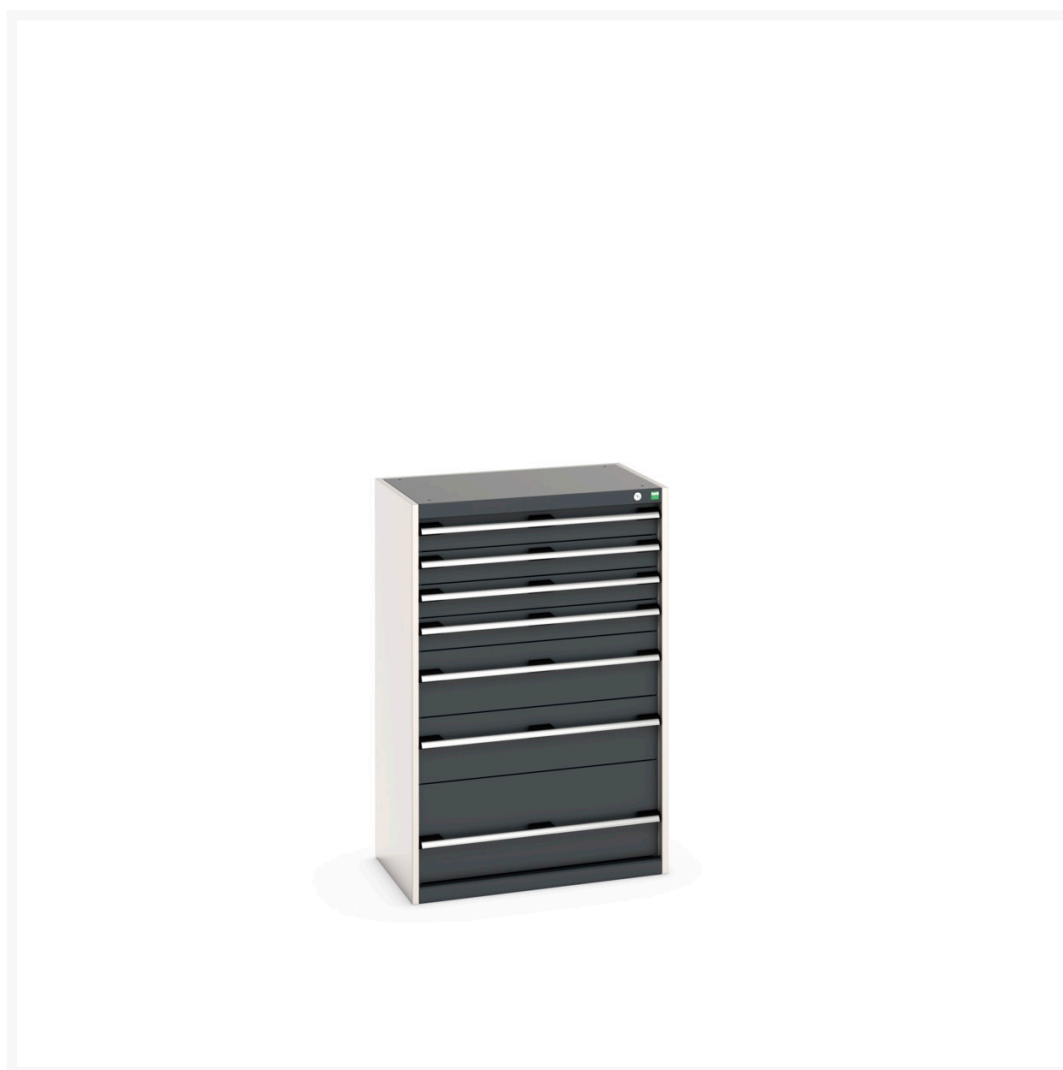

40012104. - cubio drawer cabinet

Short Description

cubio drawer cabinet with 7 drawers
WxDxH: 800x525x1200mm

Product Images

Additional Information

Drawer load capacity	75 kg
Drawer height 1	100mm
Drawer 1 Internal Dimensions	675mm x 400mm x 80mm
Drawer height 2	100mm
Drawer 2 Internal Dimensions	675mm x 400mm x 80mm
Drawer height 3	100mm
Drawer 3 Internal Dimensions	675mm x 400mm x 80mm
Drawer height 4	100mm
Drawer 4 Internal Dimensions	675mm x 400mm x 80mm
Drawer height 5	200mm
Drawer 5 Internal Dimensions	675mm x 400mm x 180mm
Drawer height 6	200mm
Drawer 6 Internal Dimensions	675mm x 400mm x 180mm
Drawer height 7	300mm
Drawer 7 Internal Dimensions	675mm x 400mm x 280mm
Width	800
Depth	525
Height	1200
Customs tariff number	94032080
Product material	Sheet steel
Product surface	Powder coated

Product Options

Colour: Anthracite grey / Anthracite grey

Light grey / Anthracite grey

Light grey / Gentian blue

Light grey / Light grey

Light grey / Crimson red